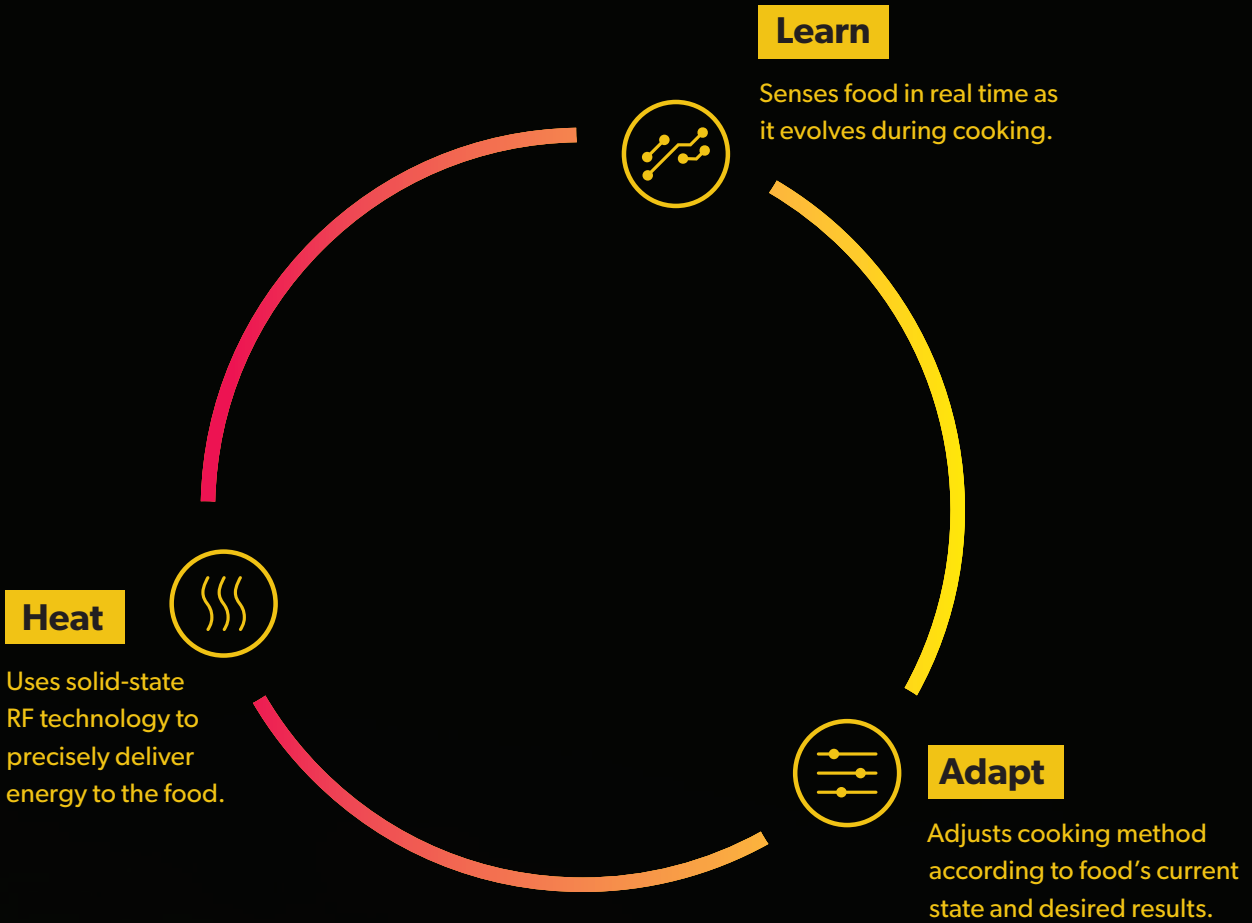

IBEX

Until now, commercial ovens have forced chefs to compromise between speed and quality. Those days are over.

Introducing the IBEX rapid-cook oven:

A revolution in design and performance that uses solid-state radio frequency technology to deliver high-quality food faster than you ever thought possible.

Heat. Learn. Adapt.

The IBEX rapid-cook oven brings proven, solid-state RF technology to commercial kitchens for the first time. It engages food in a culinary conversation as it Heats, Learns and Adapts™, sensing real-time changes in food and adapting the heat intensity to quickly deliver high-quality results. And because the IBEX oven is preprogrammed for your exact menu, you'll get consistently delicious food every time.

In **7 minutes**, a full tray — uniformly thawed, proofed and golden.

The IBEX oven:

Quality and speed.

No compromises.

Conventional cooking equipment forces busy kitchens to make a trade-off between speed and quality. With solid-state radio frequency technology, the IBEX commercial oven delivers all the speed you need — and all the quality customers want. Your new IBEX oven will make all this possible:

The IBEX high-speed oven quickly cooks single portions, multi-component meals and full batches. With its dual-tray capacity — and in and out cooking with IBEX I/O™ — you won't waste time waiting for one dish to finish before starting the next. The IBEX oven resets the rhythm of your kitchen, eliminating bottlenecks and allowing your team to work quickly and efficiently.