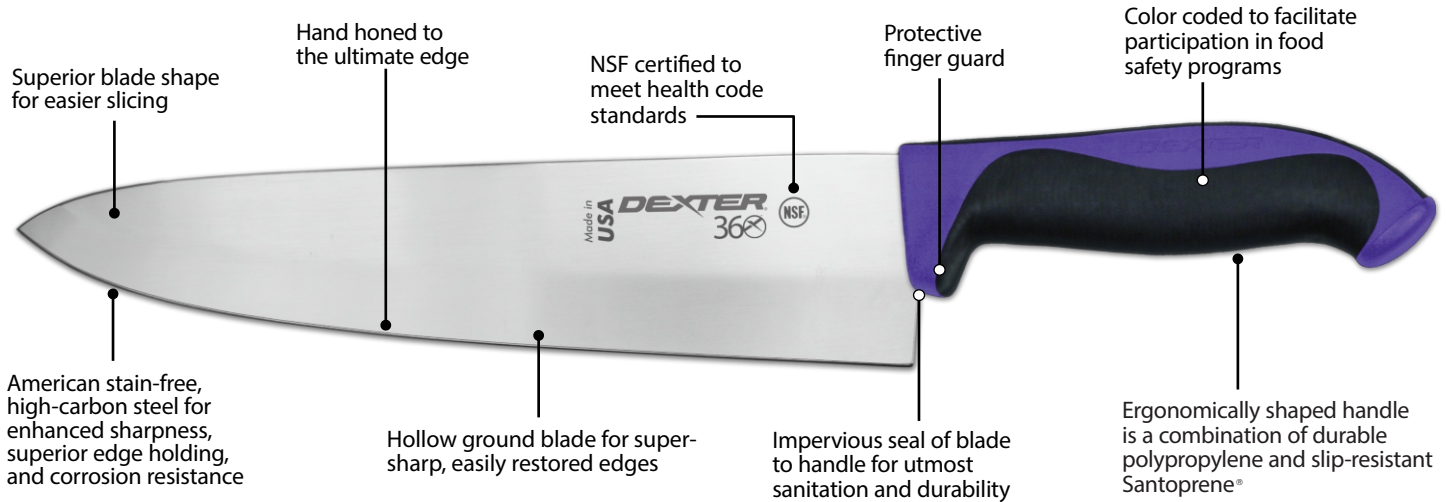

NEW!

America's cutting edge.

DEXTER®

360™ SERIES

Dexter® 360™ series knives are manufactured in Massachusetts with American-made steel and 200 years of know-how. Dexter hollow-ground blades are extremely sharp and easily resharpened. NSF Certified.

- ✦ Long lasting stain-free, high-carbon steel blades
- ✦ Hollow ground to an ultra-sharp, ultimate edge
- ✦ Easy to clean, high-impact, ergonomically designed handle

THE EDGE SINCE 1818

Dexter-Russell, Inc. | 44 River Street, Southbridge, MA 01550 U.S.A. | 800-343-6042
www.dexter1818.com | sales@dexter1818.com | www.facebook.com/DexterPROTOUR

© OCT2018 Dexter-Russell, Inc.

With this series of knives, Dexter has gone 360°; back to our roots. We're combining our famous Green River hollow-ground blades with a modern, ergonomic handle made specifically for foodservice. This complete line includes all of the necessary knives to outfit today's commercial kitchen.