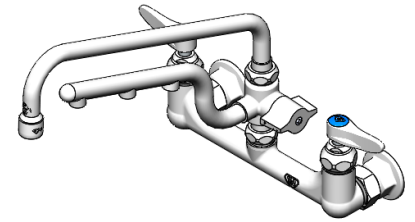

## The ULTRARINSE Difference

- Fan spray tips are angled to maximize surface area contact and clean and rinse more quickly
- Hands-free operation allows for efficient two-handed processing
- Rinses away particulates and bacteria that regular faucets' spray patterns can leave behind
- Great for rinsing produce and thawing foods
- Retrofits T&S manual faucets and Pre-Rinse Units (requires swivel outlet body)
- Available in two lengths – 10" length for use with 12" nozzles and 16" length for use with 18" nozzles
- Promotes food safety
- Reduces food damage and waste
- Patented – US Patent # 10,563,384

## Easy-To-Use

- The ULTRARINSE handle has two positions – spray and fill
  - Spray activates the spray fan tips, fill activates the nozzle

**ULTRARINSE – only from T&S.**

# Check out ULTRARINSE™ from T&S

Single Hole Pantry Faucet		Deck Mount Pantry Faucet		Wall Mount Pantry Faucet	
B-0200-U18	18" Nozzle and 16" ULTRARINSE	B-0220-U18	18" Nozzle and 16" ULTRARINSE	B-0230-U18	18" Nozzle and 16" ULTRARINSE
B-0201-U12	12" Nozzle and 10" ULTRARINSE	B-0221-U12	12" Nozzle and 10" ULTRARINSE	B-0231-U12	12" Nozzle and 10" ULTRARINSE
B-0200-U18-CR	Cerama Cartridges, 18" Nozzle and 16" ULTRARINSE	B-0220-U18-CR	Cerama Cartridges, 18" Nozzle and 16" ULTRARINSE	B-0230-U18-CR	Cerama Cartridges, 18" Nozzle and 16" ULTRARINSE
B-0201-U12-CR	Cerama Cartridges, 12" Nozzle and 10" ULTRARINSE	B-0221-U12-CR	Cerama Cartridges, 12" Nozzle and 10" ULTRARINSE	B-0231-U12-CR	Cerama Cartridges, 12" Nozzle and 10" ULTRARINSE