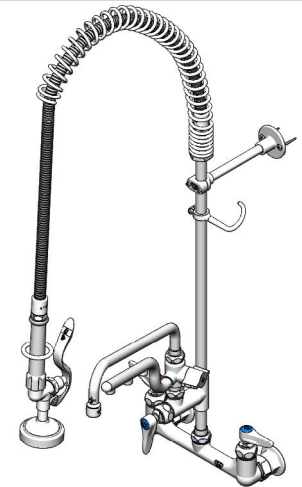

## The ULTRARINSE Difference

- Fan spray tips are angled to maximize surface area contact and clean and rinse more quickly
- Hands-free operation allows for efficient two-handed processing
- Rinses away particulates and bacteria that regular faucets' spray patterns can leave behind
- Great for rinsing produce and thawing foods
- Retrofits T&S manual faucets and Pre-Rinse Units (requires swivel outlet body)
- Available in two lengths – 10" length for use with 12" nozzles and 16" length for use with 18" nozzles
- Promotes food safety
- Reduces food damage and waste
- Patented – US Patent # 10,563,384

## Easy-To-Use

- The ULTRARINSE handle has two positions – spray and fill
  - Spray activates the spray fan tips, fill activates the nozzle

**ULTRARINSE – only from T&S.**

# Check out ULTRARINSE™ from T&S

Single Hole Pantry Faucet		Deck Mount Pantry Faucet		Wall Mount Pantry Faucet	
B-0200-U18	18" Nozzle and 16" ULTRARINSE	B-0220-U18	18" Nozzle and 16" ULTRARINSE	B-0230-U18	18" Nozzle and 16" ULTRARINSE
B-0201-U12	12" Nozzle and 10" ULTRARINSE	B-0221-U12	12" Nozzle and 10" ULTRARINSE	B-0231-U12	12" Nozzle and 10" ULTRARINSE
B-0200-U18-CR	Cerama Cartridges, 18" Nozzle and 16" ULTRARINSE	B-0220-U18-CR	Cerama Cartridges, 18" Nozzle and 16" ULTRARINSE	B-0230-U18-CR	Cerama Cartridges, 18" Nozzle and 16" ULTRARINSE
B-0201-U12-CR	Cerama Cartridges, 12" Nozzle and 10" ULTRARINSE	B-0221-U12-CR	Cerama Cartridges, 12" Nozzle and 10" ULTRARINSE	B-0231-U12-CR	Cerama Cartridges, 12" Nozzle and 10" ULTRARINSE

Single Hole PRU		Deck Mount PRU		Wall Mount PRU	
B-0113-U12-B	12" Add-On Faucet and 10" ULTRARINSE and Wall Bracket	B-0123-U12-B	12" Add-On Faucet and 10" ULTRARINSE and Wall Bracket	B-0133-U12-B	12" Add-On Faucet and 10" ULTRARINSE and Wall Bracket
B-0113-U12-CR-B	Cerama Cartridges, 12" Add-On Faucet and 10" ULTRARINSE	B-0123-U12-CR-B	Cerama Cartridges, 12" Add-On Faucet and 10" ULTRARINSE	B-0133-U12-CR-B	Cerama Cartridges, 12" Add-On Faucet and 10" ULTRARINSE