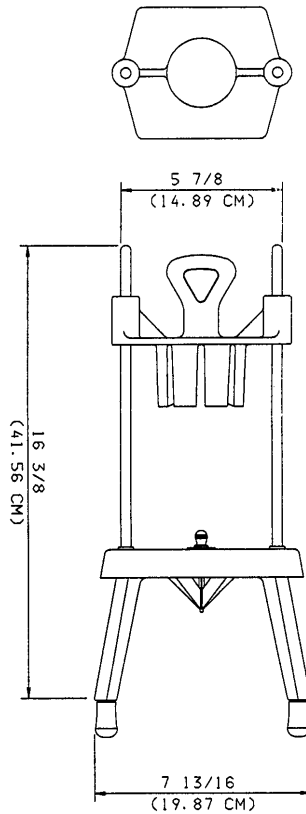

MODELS:

Part No.	Description
908-A6	Cuts six wedges
908-A8	Cuts eight wedges

908-71

908-A SERIES WEDGE WITCH™

SPECIFICATIONS

LAYOUT:

Designs and specifications are subject to change without notice.

DIMENSIONS:

Model Number	Width in (cm)	Height in (cm)	Length in (cm)	Shipping Weight lb (kg)	Shipping cu.ft. (cu.m)
908-A	10 (25.4)	16.38 (41.56)	7.81 (19.87)	6 (2.7)	.8 (.02)

ORDERING INFORMATION:

Model	Description
908-A6	6 Section Wedge Witch™
908-A8	8 Section Wedge Witch™
908-69	4 Section Replacement Blade Set*
908-70	6 Section Replacement Blade Set
908-71	8 Section Replacement Blade Set
908-72	10 Section Replacement Blade Set*
908-73	12 Section Replacement Blade Set*