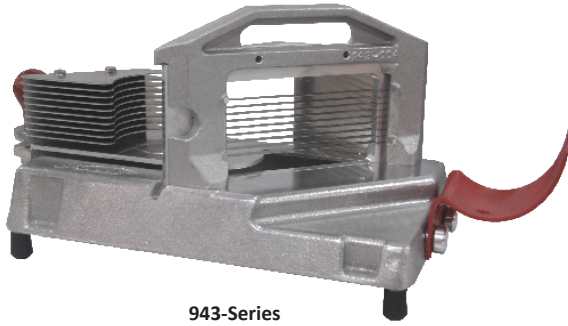

943 SERIES TOMATO SABER®

943-Series

easy - simply snap the blade cartridge into place and the slicer is ready to use. The Prince Castle Tomato Saber® achieves perfect slicing every time.

A contoured pusher head holds the tomato in place while slicing, and permanently lubricated Duralon bearings assure the slicing stroke is smooth and quick. The exclusive Tomato Catcher snaps onto the unit and catches the sliced tomato for easy handling, less mess and improved food safety.

Constructed of aluminum, plastic and stainless steel, the Tomato Saber® is easy to clean - just spray it with water or run it through the dishwasher. Also, safety features such as the Blade Guard and Tomato Catcher keep the operator away from the slicing area, while the Table Stop and non-skid feet keep the unit stable.

TOMATO SLICING SYSTEM:

The Prince Castle Tomato Saber® is the ideal tomato slicing system. Our exclusive Perma-Tight blade cartridge never requires blade tightening or adjusting. The cartridge leaves our factory pretensioned for maximum performance. Blade replacement is fast and

STANDARD FEATURES:

- New, exclusive, Perma-Tight disposable blade cartridge system eliminates the need for blade tightening or adjusting.
- Contoured Tomato Pusher positions tomato as it passes through the blades.
- Includes Table Stop and exclusive Tomato Catcher.
- Built-in hand guard.
- Permanently lubricated bearings.
- Sturdy cast aluminum, plastic and stainless steel construction.
- Easy to maintain - no tools are required.
- Four models available: 3/16", 1/4", 3/8", 7/32" slices.
- One-year warranty (excluding blade cartridge).