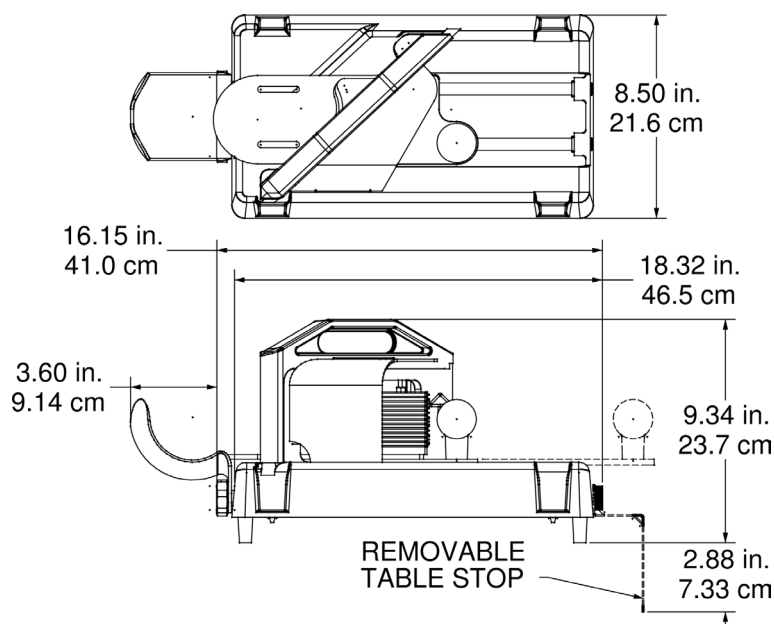

OPTIONAL ACCESSORIES:

953

- Tomato Core-It, cores tomatoes for no-waste slicing.
- Stainless steel with easy-grip, plastic handle.

943-039A

- Perma-Tight blade replacement cartridges (see back specifications for optional sizes).

943-042

- Blade Cleaning Brush.

943 SERIES TOMATO SABER®

SPECIFICATIONS

LAYOUT:

Designs and specifications are subject to change without notice.

DIMENSIONS:

Model	Width in (cm)	Height in (cm)	Length in (cm)	Shipping Weight lb 9kg)	Shipping cu.ft. (cu.m.)
943 Series	8.50 (21.60)	9.34 (23.72)	18.32 (46.50)	14.00 (6.40)	.90 (.03)

ORDERING INFORMATION:

Model	Description
943-A	$\frac{3}{16}$ " (.48 cm) Slice Tomato Saber®
943-B	$\frac{1}{4}$ " (.64 cm) Slice Tomato Saber®
943-C	$\frac{3}{8}$ " (.95 cm) Slice Tomato Saber®
943-D	$\frac{7}{32}$ " (.55 cm) Slice Tomato Saber®
943-BH	$\frac{1}{4}$ " (.64 cm) Slice, High-Yield Tomato Saber®
943-038A	Perma-Tight Replacement Blade Set ($\frac{3}{16}$ "") for 943-A
943-039A	Perma-Tight Replacement Blade Set ($\frac{1}{4}$ "") for 943-B
943-040A	Perma-Tight Replacement Blade Set ($\frac{3}{8}$ "") for 943-C
943-041A	Perma-Tight Replacement Blade Set ($\frac{7}{32}$ "") for 943-D