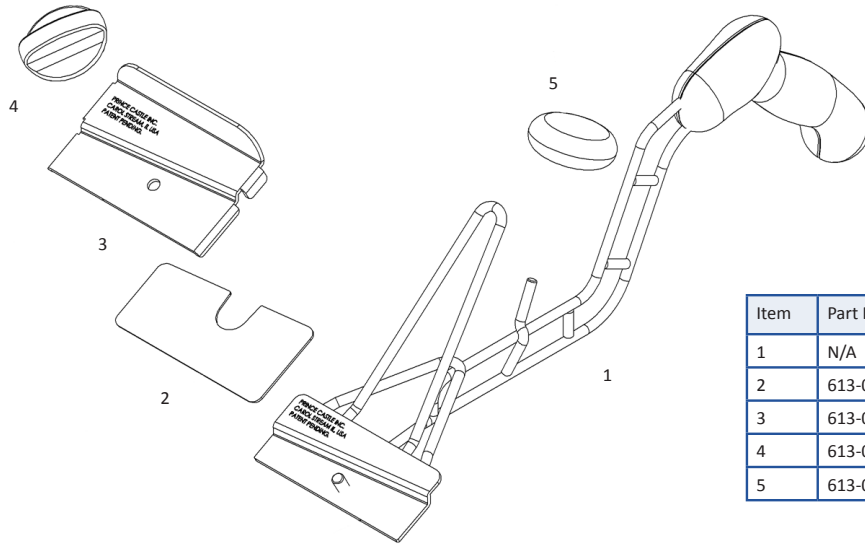

613-A GRILL SCRAPER - ERGONOMICALLY DESIGNED

SPECIFICATIONS

Item	Part No.	Description
1	N/A	Frame, Grill Scraper
2	613-030	Blade
3	613-029	Top Plate
4	613-026	Knob, Clamping
5	613-023	Knob, Forehand

Designs and specifications are subject to change without notice.

DIMENSIONS:

Model Number	Width in (cm)	Height in (cm)	Length in (cm)	Shipping Weight lb (kg)	Shipping cu.ft. (cu.m.)
613-A	5.80 (14.60)	6.38 (16.21)	20.13 (51.13)	3.00 (1.36)	.4274 (.01210)

ORDERING INFORMATION:

Model	Description
613-A	Grill Scraper - Ergonomically Designed
613-023S	Forehand Knob
613-026S	Blade Clamping Knob
613-029S	Blade Cover Plate
613-030-6A	Replacement Blades (pkg of 6)

CERTIFICATIONS: