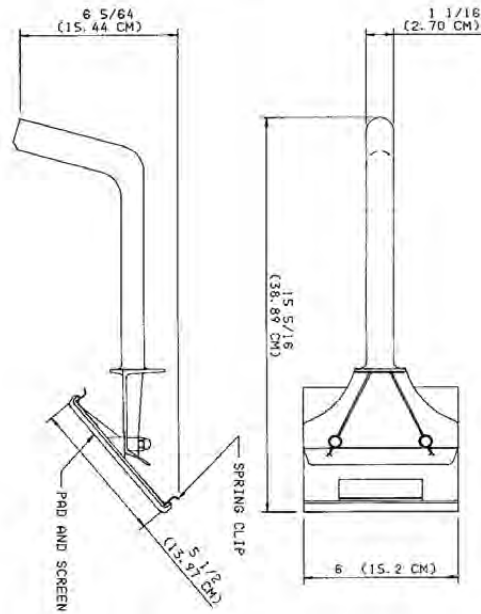

233-71A GRILL WIPER

SPECIFICATIONS

LAYOUT:

Designs and specifications are subject to change without notice.

DIMENSIONS:

Model Number	Width in (cm)	Height in (cm)	Length in (cm)	Shipping Weight lb (kg)	Shipping cu.ft. (cu.m.)
233-71A	7.00 (17.78)	.97 (2.47)	8.95 (22.73)	2.00 (.90)	.08 (.01)

167 KLEEN-SKREEN POLISHER

SPECIFICATIONS

LAYOUT:

Designs and specifications are subject to change without notice.

DIMENSIONS:

Model Number	Width in (cm)	Height in (cm)	Length in (cm)	Shipping Weight lb (kg)	Shipping cu.ft. (cu.m.)
167	6.00 (15.24)	6.08 (15.44)	15.31 (38.89)	1.00 (.45)	.03 (.01)