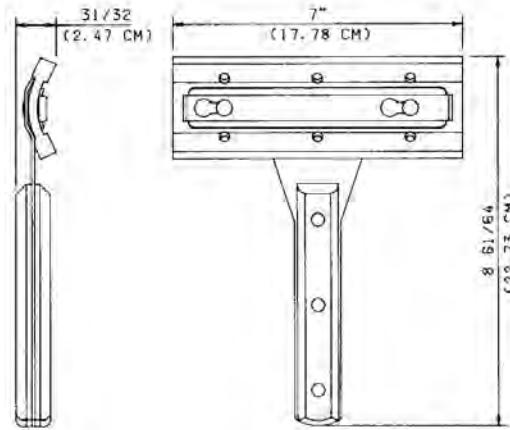

233-71A

STANDARD FEATURES:

- Removes excess grease quickly and safely.
- FDA-approved silicone rubber will not damage Teflon coating or grill surface.
- Seven inch wide blade is reversible for long life.
- Withstands temperatures of 450°F (232°C).
- Stainless steel wiper holder.
- Heat resistant, nonporous plastic handle.

233-71A GRILL WIPER

SPECIFICATIONS

LAYOUT:

Designs and specifications are subject to change without notice.

DIMENSIONS:

Model Number	Width in (cm)	Height in (cm)	Length in (cm)	Shipping Weight lb (kg)	Shipping cu.ft. (cu.m.)
233-71A	7.00 (17.78)	.97 (2.47)	8.95 (22.73)	2.00 (.90)	.08 (.01)

167 KLEEN-SKREEN POLISHER

SPECIFICATIONS

LAYOUT:

Designs and specifications are subject to change without notice.

DIMENSIONS:

Model Number	Width in (cm)	Height in (cm)	Length in (cm)	Shipping Weight lb (kg)	Shipping cu.ft. (cu.m.)
167	6.00 (15.24)	6.08 (15.44)	15.31 (38.89)	1.00 (.45)	.03 (.01)