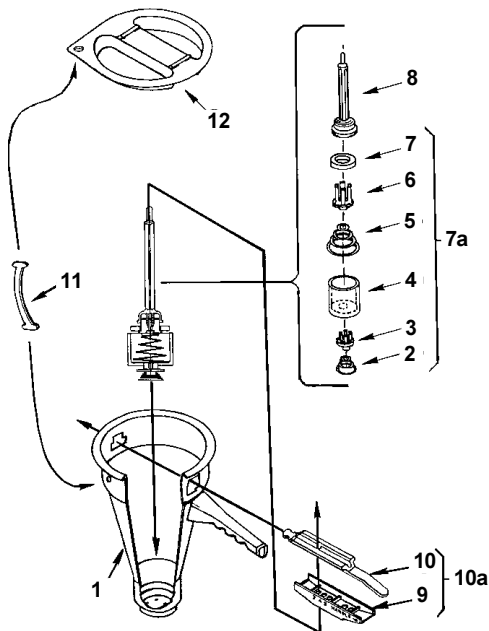

# 404-SL KETCHUP DISPENSER

Model 404-SL

## STANDARD FEATURES

- Dispenses ketchup and other condiments easily.
- Positive pump action provides accurate portion every time.
- Lightweight plastic shell.
- Includes cover with tether attachment to reduce loss.
- Easy calibration—no tools required.
- All internal parts are colored red, providing easy identification when mixed with mustard dispenser parts.
- Capacity 27 oz. (.8 liters)

## SPECIFICATIONS DIMENSIONS

MODEL NUMBER	HEIGHT IN. (CM)	DIAMETER IN. (CM)	SHIPPING WT. LB. (KG.)	SHIPPING CUBE CU. FT. (CU. M.)
404-SL	9 <sup>1</sup> / <sub>2</sub> (24.13)	6 <sup>1</sup> / <sub>2</sub> (16.51)	3 (1.4)	.82 (.023)

ITEM	PART NO.	DESCRIPTION
1	404-23R	Container w/Handle
2	404-7	Check Valve Spring
3	404-8	Check Valve
4	404-9	Cylinder
5	404-10	Piston Spring
6	404-11	Piston Slide
7	404-12	Piston
7a	404-15	Piston Valve & Spring Assy. (Items 2,3,4,5,6,7)
8	404-6	Push Rod
9	404-4	Adjusting Cam
10	404-3	Lever
10a	404-16	Lever & Cam Assy. (Items 9 & 10)
11	404-13S	Tether (Pkg. of 6)
12	404-2S	Lid w/Tether (Pkg. of 3)