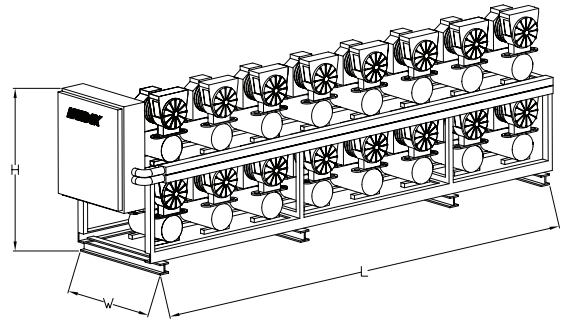

Remote Refrigeration Systems (KIR Series)

KIR12D Model

KIR16D MODEL

KIR20D Model

Product Specifications

DIMENSIONAL DATA	KIR12D	KIR16D	KIR20D
Length - in.	144	192	240
Depth - in.	45	45	45
Height in.	60	60	60