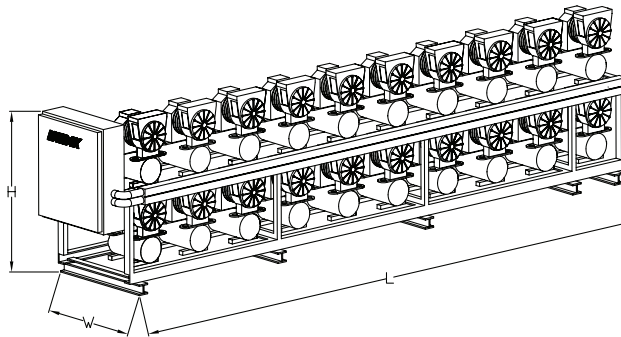

Remote Refrigeration Systems (KIR Series)

KIR12D Model

KIR16D MODEL

KIR20D Model

Product Specifications

DIMENSIONAL DATA	KIR12D	KIR16D	KIR20D
Length - in.	144	192	240
Depth - in.	45	45	45
Height in.	60	60	60