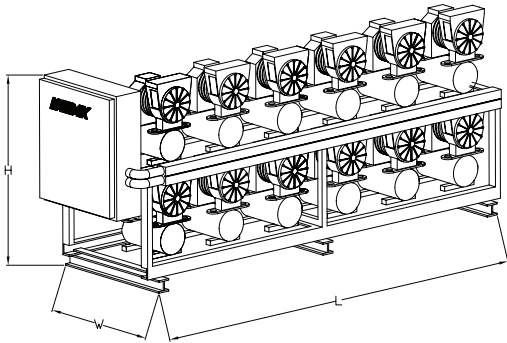

Remote Refrigeration Systems (KIR Series)

KIR12D Model

KIR16D MODEL

KIR20D Model

Product Specifications

DIMENSIONAL DATA	KIR12D	KIR16D	KIR20D
Length - in.	144	192	240
Depth - in.	45	45	45
Height in.	60	60	60