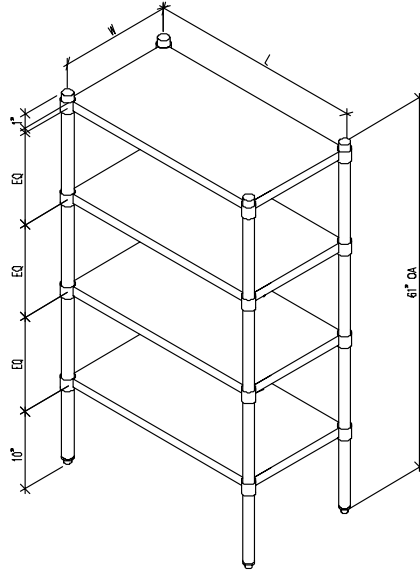

ES - Stainless Steel Shelving

Medium Duty, Louvered or Solid

SHELVING UNITS, LOUVERED OR SOLID

4-Tier Complete Unit, 61" O.A. Height (1549mm)

SOLID MODEL #	LOUVERED MODEL #	SIZE (W x L)	METRIC	WEIGHT (LBS)
ES-3018-4S	ES-3018-4L	18" x 30"	457 x 762	83
ES-3618-4S	ES-3618-4L	18" x 36"	457 x 914	90
ES-4218-4S	ES-4218-4L	18" x 42"	457 x 1067	98
ES-4818-4S	ES-4824-4L	18" x 48"	457 x 1219	113
ES-5418-4S	ES-5418-4L	18" x 54"	457 x 1372	120
ES-6018-4S	ES-6018-4L	18" x 60"	457 x 1524	128
ES-3021-4S	ES-3021-4L	21" x 30"	533 x 762	89
ES-3621-4S	ES-3621-4L	21" x 36"	533 x 914	97
ES-4221-4S	ES-4221-4L	21" x 42"	533 x 1067	105
ES-4821-4S	ES-4821-4L	21" x 48"	533 x 1219	122
ES-5421-4S	ES-5421-4L	21" x 54"	533 x 1372	130
ES-6021-4S	ES-6021-4L	21" x 60"	533 x 1524	138
ES-3024-4S	ES-3024-4L	24" x 30"	610 x 762	94
ES-3624-4S	ES-3624-4L	24" x 36"	610 x 914	104
ES-4224-4S	ES-4224-4L	24" x 42"	610 x 1067	113
ES-4824-4S	ES-4824-4L	24" x 48"	610 x 1219	130
ES-5424-4S	ES-5424-4L	24" x 54"	610 x 1372	140
ES-6024-4S	ES-6024-4L	24" x 60"	610 x 1524	149

NOTE: ALL ABOVE SHELVING UNITS CAN BE ORDERED AS STANDARD UNITS WITH 3 OR 5 SHELVES PER UNIT, BY SIMPLY CHANGING THE LAST DIGIT IN THE MODEL NUMBER TO REFLECT THE CORRECT NUMBER DESIRED.

*See Price book page 11-12 & 29-30 for individual shelves, posts, and options.

Specifications subject to change without notice.