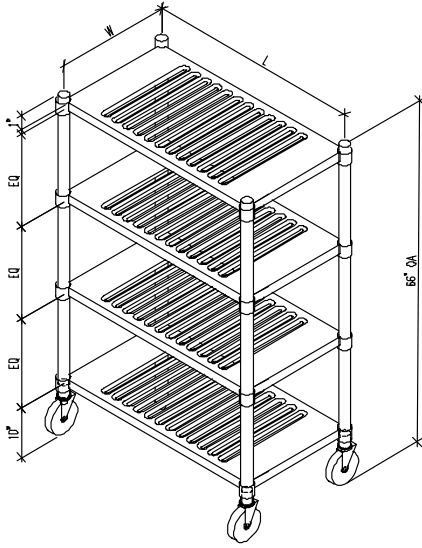

ES - Stainless Steel Shelving

Medium Duty, Louvered or Solid

SHELVING UNITS, LOUVERED OR SOLID

4-Tier Complete Unit, 61" O.A. Height (1549mm)

SOLID MODEL #	LOUVERED MODEL #	SIZE (W x L)	METRIC	WEIGHT (LBS)
ES-3018-4S	ES-3018-4L	18" x 30"	457 x 762	83
ES-3618-4S	ES-3618-4L	18" x 36"	457 x 914	90
ES-4218-4S	ES-4218-4L	18" x 42"	457 x 1067	98
ES-4818-4S	ES-4824-4L	18" x 48"	457 x 1219	113
ES-5418-4S	ES-5418-4L	18" x 54"	457 x 1372	120
ES-6018-4S	ES-6018-4L	18" x 60"	457 x 1524	128
ES-3021-4S	ES-3021-4L	21" x 30"	533 x 762	89
ES-3621-4S	ES-3621-4L	21" x 36"	533 x 914	97
ES-4221-4S	ES-4221-4L	21" x 42"	533 x 1067	105
ES-4821-4S	ES-4821-4L	21" x 48"	533 x 1219	122
ES-5421-4S	ES-5421-4L	21" x 54"	533 x 1372	130
ES-6021-4S	ES-6021-4L	21" x 60"	533 x 1524	138
ES-3024-4S	ES-3024-4L	24" x 30"	610 x 762	94
ES-3624-4S	ES-3624-4L	24" x 36"	610 x 914	104
ES-4224-4S	ES-4224-4L	24" x 42"	610 x 1067	113
ES-4824-4S	ES-4824-4L	24" x 48"	610 x 1219	130
ES-5424-4S	ES-5424-4L	24" x 54"	610 x 1372	140
ES-6024-4S	ES-6024-4L	24" x 60"	610 x 1524	149

NOTE: ALL ABOVE SHELVING UNITS CAN BE ORDERED AS STANDARD UNITS WITH 3 OR 5 SHELVES PER UNIT, BY SIMPLY CHANGING THE LAST DIGIT IN THE MODEL NUMBER TO REFLECT THE CORRECT NUMBER DESIRED.

*See Price book page 11-12 & 29-30 for individual shelves, posts, and options.

Specifications subject to change without notice.