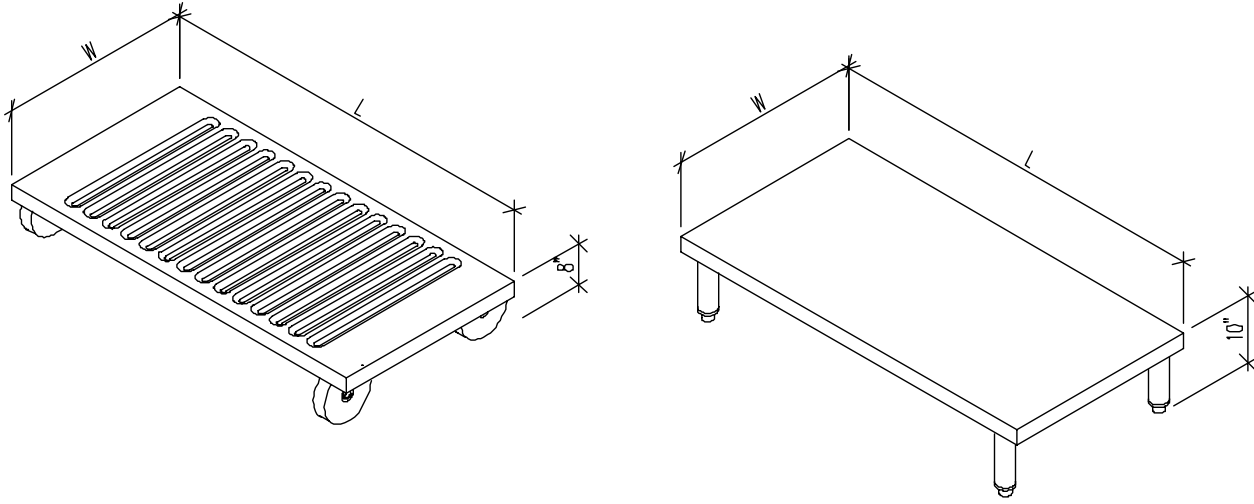

D - Stainless Steel Dunnage Racks Heavy Duty, Louvered or Solid

SPECIFICATION:

D Model Dunnage Rack is produced from 16-gauge type 304 stainless steel corners fully welded and ground smooth. Unit to be supported by 1-5/8" OD, 18-8 type 304 stainless steel upright posts, and sanitary, adjustable stainless steel feet for leveling. All dunnage racks are NSF-approved.

Stationary units provided with stainless steel posi-grip adjustable foot inserts, attached to posts.

Mobile units provided with 5" casters. See selection guide and information.

OPTIONS:

- Solid or Louvered
- Correctional package
- Welded unit
- Special height or widths
- Mobile or Stationary
- Seismic bolt-down legs
- Extra heavy duty (14GA)
- Super heavy duty (12GA)

DUNNAGE RACKS-STATIONARY, LOUVERED OR SOLID (16GA Racks, 1 5/8" x 10" High Posts)

SOLID MODEL #	LOUVERED MODEL #	SIZE (W x L)	METRIC	WEIGHT
D-3618-S	D-3618-L	18" x 36"	457 x 914	39
D-4218-S	D-4218-L	18" x 42"	457 x 1067	42
D-4818-S	D-4818-L	18" x 48"	457 x 1219	44
D-5418-S	D-5418-L	18" x 54"	457 x 1372	47
D-3621-S	D-3621-L	21" x 36"	533 x 914	41
D-4221-S	D-4221-L	21" x 42"	533 x 1067	44
D-4821-S	D-4821-L	21" x 48"	533 x 1219	47
D-5421-S	D-5421-L	21" x 54"	533 x 1372	50
D-3624-S	D-3624-L	24" x 36"	610 x 914	43
D-4224-S	D-4224-L	24" x 42"	610 x 1067	47
D-4824-S	D-4824-L	24" x 48"	610 x 1219	50
D-5424-S	D-5424-L	24" x 54"	610 x 1372	53
D-3627-S	D-3627-L	27" x 36"	686 x 914	46
D-4227-S	D-4227-L	27" x 42"	686 x 1067	49
D-4827-S	D-4827-L	27" x 48"	686 x 1219	53
D-5427-S	D-5427-L	27" x 54"	686 x 1372	56