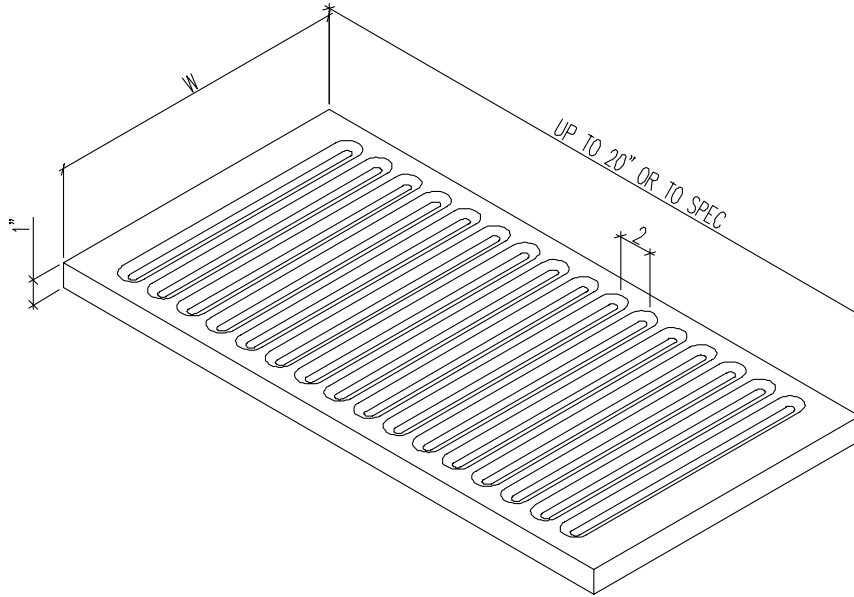

Floor Trough Gratings can be easily built to specific custom dimensions to fit the operator's special needs and requirements. Our engineers would be delighted to put their experience and knowledge to work for you in planning the most efficient use of your space.

OPTIONS:

- Custom lengths
- Custom widths
- See Price Book for other options
- Standard and stock sizes fit most applications

*Price page 60

Specifications subject to change without notice.

P.O. Box 206
Copiague, NY 11726-0206

800-221-5644/631-789-8881
Fax: 631-789-3633

www.imcteddy.com

LG-30 1007

LG Louvered Grating Standard Design

“W” below 12” - units are slotted.

LOUVERED GRATING, STANDARD DESIGN

MODEL	SIZE (W x L)	METRIC	WEIGHT	MODEL	SIZE (W x L)	METRIC	WEIGHT
LG-1224	12" x 24"	305 x 610	10	LG-2424	24" x 24"	610 x 610	24
LG-1236	12" x 36"	305 x 914	15	LG-2436	24" x 36"	610 x 914	36
LG-1248	12" x 48"	305 x 1219	20	LG-2448	24" x 48"	610 x 1219	48
LG-1260	12" x 60"	305 x 1524	25	LG-2460	24" x 60"	610 x 1524	60
LG-1272	12" x 72"	305 x 1829	30	LG-2472	24" x 72"	610 x 1829	72
LG-1284	12" x 84"	305 x 2134	35	LG-2484	24" x 84"	610 x 2134	84
LG-1296	12" x 96"	305 x 2438	40	LG-2496	24" x 96"	610 x 2438	96
LG-12108	12" x 108"	305 x 2743	45	LG-24108	24" x 108"	610 x 2743	108
LG-12120	12" x 120"	305 x 3048	50	LG-24120	24" x 120"	610 x 3048	120
LG-1824	18" x 24"	458 x 610	16	LG-3024	30" x 24"	762 x 610	28
LG-1836	18" x 36"	458 x 914	24	LG-3036	30" x 36"	762 x 914	42
LG-1848	18" x 48"	458 x 1219	32	LG-3048	30" x 48"	762 x 1219	56
LG-1860	18" x 60"	458 x 1524	40	LG-3060	30" x 60"	762 x 1524	70
LG-1872	18" x 72"	458 x 1829	48	LG-3072	30" x 72"	762 x 1829	84
LG-1884	18" x 84"	458 x 2134	56	LG-3084	30" x 84"	762 x 2134	98
LG-1896	18" x 96"	458 x 2438	64	LG-3096	30" x 96"	762 x 2438	112
LG-18108	18" x 108"	458 x 2743	72	LG-30108	30" x 108"	762 x 2743	126
LG-18120	18" x 120"	458 x 3048	80	LG-30120	30" x 120"	762 x 3048	140