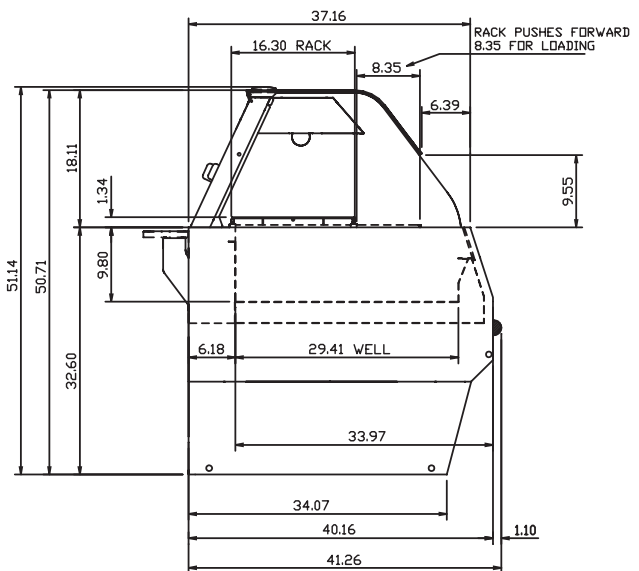

OPTIONS

- Casters, set of 4

MODELS

- HHTC4 – 4 Ft. Wide Deli Display Case
- HHTC6 – 6 Ft. Wide Deli Display Case
- HHTC8 – 8 Ft. Wide Deli Display Case

Specifications, Details and Dimensions on Inside and Back.

**HHTC SERIES DELI DISPLAY CASES**

HHTC SERIES DELI DISPLAY CASES

701 S Ridge Avenue, Troy, OH 45374
1-888-4HOBART • www.hobartcorp.com

HHTC4 Front View

HHTC8 Front View

HHTC6 Front View

Side View - All Models

Model	DIMENSIONS					ELECTRICAL DATA				WEIGHTS	
	Width	Depth	Height	Capacity Top Rack	Capacity Bottom Well	Volts	Hertz	Phase	Amps	Net Wt.	Approx. Ship. Wt.
HHTC4	45.5"	41.26"	51.14"	41.5" x 16.3"	38.0" x 29.41"	120/240 120/208	60 60	1 3	20.1 11.8	434	628
HHTC6	71.5"	41.26"	51.14"	67.5" x 16.3"	64.0" x 29.41"	120/240 120/208	60 60	1 3	36.3 24.2	588	906
HHTC8	97.5"	41.26"	51.14"	93.5" x 16.3"	90.0" x 29.41"	120/240 120/208	60 60	1 3	45.3 29.7	904	1190