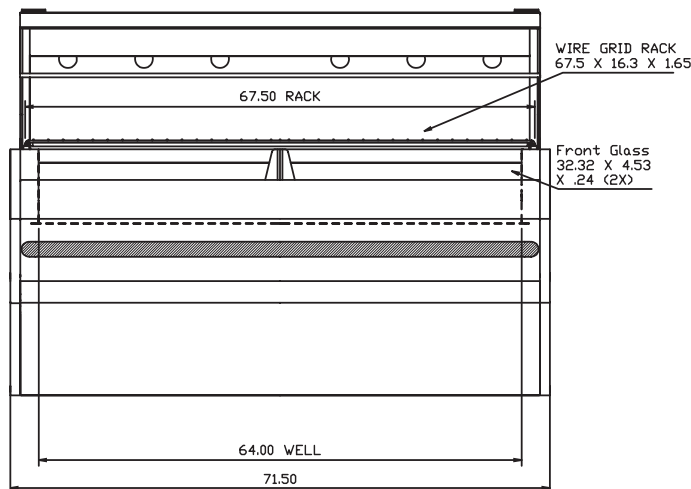

OPTIONS

- Casters, set of 4

MODELS

- HHTC4 – 4 Ft. Wide Deli Display Case
- HHTC6 – 6 Ft. Wide Deli Display Case
- HHTC8 – 8 Ft. Wide Deli Display Case

Specifications, Details and Dimensions on Inside and Back.

**HHTC SERIES DELI DISPLAY CASES**

HHTC SERIES DELI DISPLAY CASES

701 S Ridge Avenue, Troy, OH 45374
1-888-4HOBART • www.hobartcorp.com

HHTC4 Front View

HHTC8 Front View

HHTC6 Front View

Side View - All Models

Model	DIMENSIONS					ELECTRICAL DATA				WEIGHTS	
	Width	Depth	Height	Capacity Top Rack	Capacity Bottom Well	Volts	Hertz	Phase	Amps	Net Wt.	Approx. Ship. Wt.
HHTC4	45.5"	41.26"	51.14"	41.5" x 16.3"	38.0" x 29.41"	120/240 120/208	60 60	1 3	20.1 11.8	434	628
HHTC6	71.5"	41.26"	51.14"	67.5" x 16.3"	64.0" x 29.41"	120/240 120/208	60 60	1 3	36.3 24.2	588	906
HHTC8	97.5"	41.26"	51.14"	93.5" x 16.3"	90.0" x 29.41"	120/240 120/208	60 60	1 3	45.3 29.7	904	1190