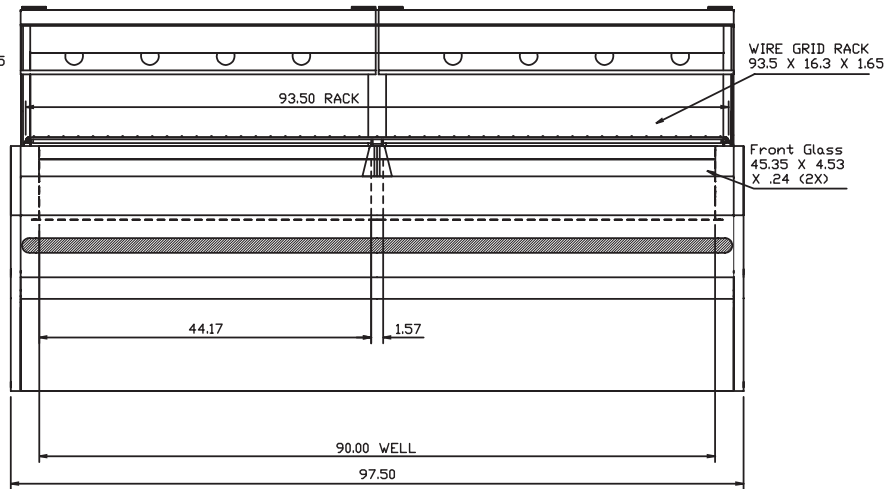

**HHTC SERIES DELI DISPLAY CASES**

HHTC SERIES DELI DISPLAY CASES

701 S Ridge Avenue, Troy, OH 45374
1-888-4HOBART • www.hobartcorp.com

HHTC4 Front View

HHTC8 Front View

HHTC6 Front View

Side View - All Models

Model	DIMENSIONS					ELECTRICAL DATA				WEIGHTS	
	Width	Depth	Height	Capacity Top Rack	Capacity Bottom Well	Volts	Hertz	Phase	Amps	Net Wt.	Approx. Ship. Wt.
HHTC4	45.5"	41.26"	51.14"	41.5" x 16.3"	38.0" x 29.41"	120/240 120/208	60 60	1 3	20.1 11.8	434	628
HHTC6	71.5"	41.26"	51.14"	67.5" x 16.3"	64.0" x 29.41"	120/240 120/208	60 60	1 3	36.3 24.2	588	906
HHTC8	97.5"	41.26"	51.14"	93.5" x 16.3"	90.0" x 29.41"	120/240 120/208	60 60	1 3	45.3 29.7	904	1190