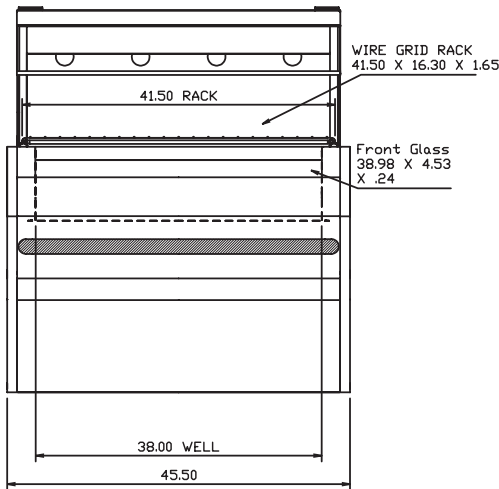

HHTC SERIES DELI DISPLAY CASES

701 S Ridge Avenue, Troy, OH 45374
1-888-4HOBART • www.hobartcorp.com

HHTC4 Front View