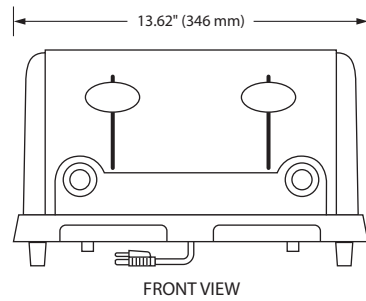

Form No. TPT Spec Sheet

Printed in U.S.A.
 September 2012

POP-UP TOASTERS

Models TPT-120, -208, -240

FRONT VIEW

SIDE VIEW

SPECIFICATIONS

Model	kW	Type	Shipping Weight
TPT-120	1.8	All	15 lbs. (7 kg)
TPT-120*	1.44	All	15 lbs. (7 kg)
TPT-208	2.6	All	15 lbs. (7 kg)
TPT-240	2.6	All	15 lbs. (7 kg)

* For Canada only.

DIMENSIONS

13.62"W x 12.32"D x 8.04"H (346 x 313 x 204 mm).

Slot Opening 1.25"W x 5.5"D (32 x 140 mm).

VOLTAGE

TPT-120: 120 volts, 60 Hz, 1800 watts, 15.0 amps (uses NEMA 5-15P).

TPT-120*: 120 volts, 60 Hz, 1440 watts, 12.0 amps
(uses NEMA 5-15P)