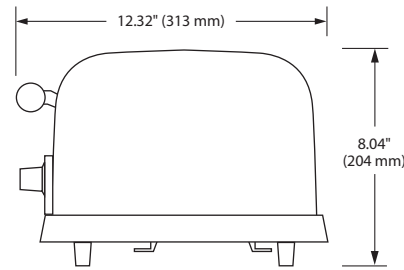

Form No. TPT Spec Sheet

Printed in U.S.A.
 September 2012

POP-UP TOASTERS

Models TPT-120, -208, -240

FRONT VIEW

SIDE VIEW

SPECIFICATIONS

Model	kW	Type	Shipping Weight
TPT-120	1.8	All	15 lbs. (7 kg)
TPT-120*	1.44	All	15 lbs. (7 kg)
TPT-208	2.6	All	15 lbs. (7 kg)
TPT-240	2.6	All	15 lbs. (7 kg)

* For Canada only.

DIMENSIONS

13.62"W x 12.32"D x 8.04"H (346 x 313 x 204 mm).

Slot Opening 1.25"W x 5.5"D (32 x 140 mm).

VOLTAGE

TPT-120: 120 volts, 60 Hz, 1800 watts, 15.0 amps (uses NEMA 5-15P).

TPT-120*: 120 volts, 60 Hz, 1440 watts, 12.0 amps
(uses NEMA 5-15P)