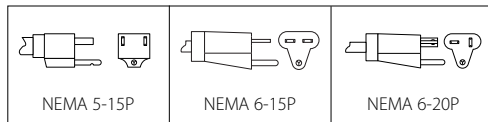

PLUG CONFIGURATIONS

PRODUCT SPECS

Pop-Up Toaster

The Pop-Up Toaster shall be Model ... rated at ... volts, and ... watts, single phase, by the Hatco Corporation, Milwaukee, WI 53234 U.S.A.

The Toaster shall consist of a rugged stainless steel body with 4 slot

openings, removable crumb trays, resistance wire elements, and a 6' (1829 mm) cord with plug attached.

One year replacement warranty, contact Hatco Service Team for details, 24/7 parts and service assistance (U.S. and Canada only).

HATCO CORPORATION P.O. Box 340500 Milwaukee, WI 53234-0500 U.S.A. • (800) 558-0607 • (414) 671-6350
Fax (800) 543-7521 • Int'l. Fax (414) 671-3976 • www.hatcocorp.com • E-mail: equipsales@hatcocorp.com