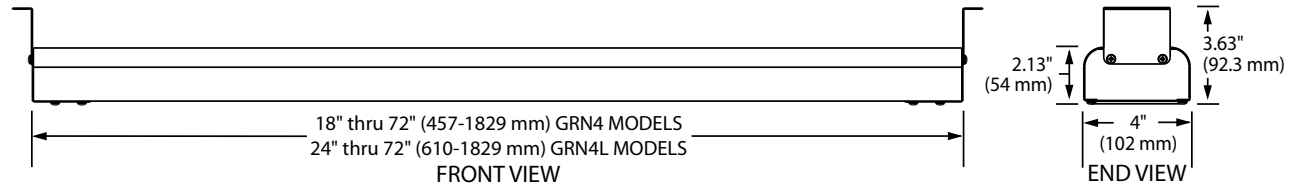

GLO-RAY® NARROW HALOGEN FOODWARMERS

Models GRN4-18, -24, -30, -36, -42, -48, -54, -60, -66, -72
GRN4L-24, -30, -36, -42, -48, -54, -60, -66, -72

SPECIFICATIONS

Narrow Halogen Foodwarmer					
Model	Watt	Amps	Halogen Elements	Width	Shipping Weight*
GRN4-18	400	3.3	2	18" (457 mm)	10 lbs. (5 kg)
GRN4-24	400	3.3	2	24" (610 mm)	11 lbs. (5 kg)
GRN4-30	400	3.3	2	30" (762 mm)	12 lbs. (5 kg)
GRN4-36	600	5.0	3	36" (914 mm)	13 lbs. (6 kg)
GRN4-42	600	5.0	3	42" (1067 mm)	14 lbs. (6 kg)
GRN4-48	600	5.0	3	48" (1219 mm)	15 lbs. (7 kg)
GRN4-54	800	6.7	4	54" (1372 mm)	17 lbs. (8 kg)
GRN4-60	800	6.7	4	60" (1524 mm)	18 lbs. (8 kg)
GRN4-66	1000	8.3	5	66" (1676 mm)	19 lbs. (9 kg)
GRN4-72	1000	8.3	5	72" (1829 mm)	20 lbs. (9 kg)

* Includes Remote Control Enclosures with one dimmer and toggle switch.

Narrow Halogen Foodwarmer with Xenon Lights						
Model	Watt	Amps	Xenon Bulbs	Halogen Elements	Width	Shipping Weight*
GRN4L-24	450	3.8	1	2	24" (610 mm)	11 lbs. (5 kg)
GRN4L-30	450	3.8	1	2	30" (762 mm)	12 lbs. (5 kg)
GRN4L-36	700	5.8	2	3	36" (914 mm)	13 lbs. (6 kg)
GRN4L-42	700	5.8	2	3	42" (1067 mm)	14 lbs. (6 kg)
GRN4L-48	700	5.8	2	3	48" (1219 mm)	15 lbs. (7 kg)
GRN4L-54	950	7.9	3	4	54" (1372 mm)	17 lbs. (8 kg)
GRN4L-60	950	7.9	3	4	60" (1524 mm)	18 lbs. (8 kg)
GRN4L-66	1200	10.0	4	5	66" (1676 mm)	19 lbs. (9 kg)
GRN4L-72	1200	10.0	4	5	72" (1829 mm)	20 lbs. (9 kg)

* Includes Remote Control Enclosures with one dimmer and two toggle switches.

DIMENSIONS

GRN4: 18" to 72"W x 4"D x 2.13"H (457-1829 x 102 x 55 mm)
GRN4L: 24" to 72"W x 4"D x 2.13"H (610-1829 x 102 x 55 mm)

VOLTAGE

GRN4: 120 volts, single phase
GRN4L: 120 volts, single phase

MOUNTING REQUIREMENTS

For best results, mount over a heated surface at a distance of 8"-12" (203-305 mm)

OPTIONS (NOT FOR RETROFIT)

- ☐ Designer Colors: Warm Red, Black (Standard), Gray Granite, White Granite, Navy Blue, Hunter Green, Antique Copper
- ☐ Gloss Finishes: Smooth White, Gleaming Gold, Glossy Gray, Bold Black, Radiant Red, Brilliant Blue
- ☐ Plated Finishes: Bright Brass, Bright Nickel, Bright Copper, Antique Nickel, Antique Brass, Antique Bronze
- ☐ All Stainless Steel Exterior
- ☐ Flush Mount Control Box Bezel in Designer colors and Stainless Steel

- ☐ Extended Electrical Leads
- ☐ Non-Adjustable Tubular Stands 10" or 12" (254 or 305mm) – Available in Designer colors, Gloss finishes or Unpainted

PRODUCT SPECS

Narrow Foodwarmer

The Narrow Foodwarmer shall be a Glo-Ray®, manufactured by the Hatco Corporation, Milwaukee, WI 53234 U.S.A.

Glo-Ray Model ... , rated at ... watts, ... volts, single phase and be ... inches (millimeters) in overall width.

The Glo-Ray shall consist of Stainless Steel or Designer painted or Plated housing and include as standard equipment non-adjustable 1.5" (38 mm) angle brackets.

The halogen heating elements shall be glass enclosed. The foodwarmer shall be factory assembled ready for electrical installation.

Options shall include choice of Stainless Steel, Designer color, or Plated finish, extended electrical leads, non-adjustable tubular stands, and xenon lights.

Comes with 24/7 parts and service assistance (U.S. and Canada only).