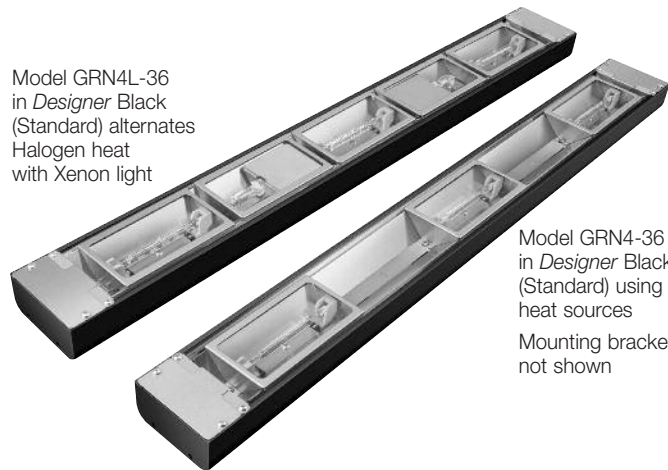

FLEXIBILITY

Continuous housings, up to 72" (1829 mm) in length, are available in Stainless Steel, powdercoated *Designer* colors, six gloss finishes, and six plated finishes to match any décor. The halogen heat lamp is controlled by a dimmer switch and each model comes with non-adjustable 1.5" (38 mm) angle brackets. Units can be fitted with optional non-adjustable tubular stands and powdercoated with *Designer* colors or remain unpainted.

Each unit includes a remote control enclosure.

QUALITY

The following features assure the finest performance for years to come:

- The slim design has a 2.13" (55 mm) height and 4" (102 mm) depth that keep the focus on the food in buffet lines.
- Halogen radiant heat is controlled by a dimmer switch allowing operator flexibility.
- Available in lengths from 18" to 72" (457-1829 mm) for GRN4 Models and 24" to 72" (610-1829 mm) for GRN4L Models.
- Sturdy continuous housings available in:
 - Designer colors:** Warm Red, Black (standard), Gray Granite, White Granite, Navy Blue, Hunter Green, Antique Copper
 - Gloss finishes:** Smooth White, Gleaming Gold, Glossy Gray, Bold Black, Radiant Red, Brilliant Blue
 - Plated finishes:** Bright Brass, Bright Nickel, Bright Copper, Antique Brass, Antique Nickel, Antique Bronze
- Available in Stainless Steel housing.

Model GRN4L-48 in Stainless Steel over Glo-Ray Portable Heated Shelf Model GR2S-36

Model GRN4L-36
in *Designer* Black
(Standard) alternates
Halogen heat
with Xenon light

Model GRN4-36
in *Designer* Black
(Standard) using Halogen
heat sources
Mounting brackets
not shown

Remote Control Enclosures

Cutout Dimensions:
8.094" W x 3.5"H (206 x 89 mm)

For GRN4 Models:
1 dimmer, 1 toggle switch

For GRN4L Models:
1 dimmer, 2 toggle switches

ONE YEAR PARTS AND LABOR WARRANTY,
EXCLUDING HALOGEN HEAT LAMP BULBS AND
XENON LIGHT BULBS