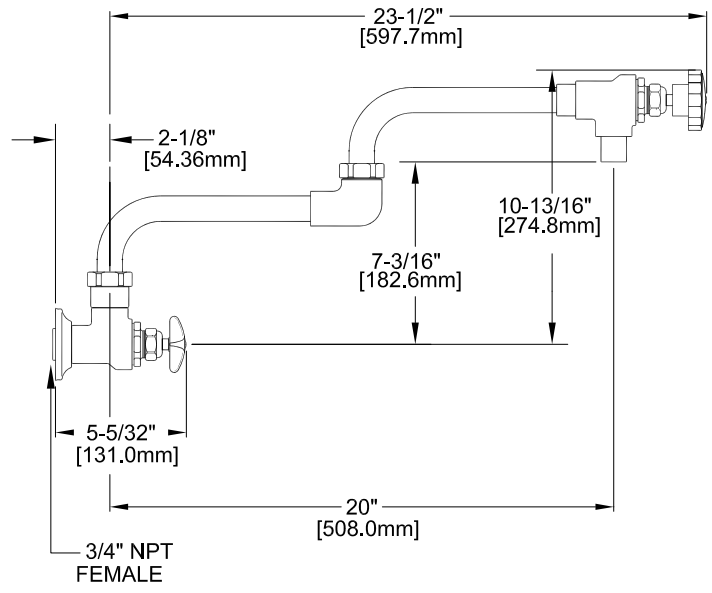

PRODUCT NAME: STAINLESS STEEL SINGLE WALL FAUCET W/ DJ

MODEL:  
 49301 10" CONTROL SPOUT W/ CROSS HANDLE  
 49409 10" CONTROL SPOUT W/ WRIST HANDLE

FEATURES:  
 \* SINGLE WALL  
 \* SWIVELLING SEAT DISKS  
 \* STEM - RIGHT HAND  
 \* STAINLESS STEEL SEATS  
 \* STAINLESS STEEL SEAT SCREWS  
 \* STAINLESS STEEL HANDLE SCREWS  
 \* HOT & COLD INDEX BUTTONS  
 \* SHUT-OFF SPOUT

RECOMMENDED SETTINGS  
 \* 110°F AT 80 PSI

SYSTEM LIMITS  
 \* TEMP: 40°F MIN. TO 140°F MAX.  
 \* PRESSURE 200 PSI MAX. STATIC  
 \* 29 GPM @ 80 PSI

SHIPPING WEIGHT  
 \* 6.75 LBS

\* NSF 61-9 APPROVED & LISTED  
[www.truesdail.com](http://www.truesdail.com)