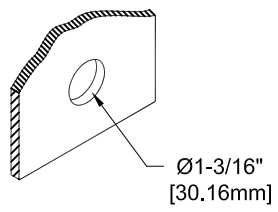

PRODUCT NAME: STAINLESS STEEL SINGLE WALL FAUCET W/ DJ

MODEL:
☐ 49301 10" CONTROL SPOUT W/ CROSS HANDLE
☐ 49409 10" CONTROL SPOUT W/ WRIST HANDLE

FEATURES:
* SINGLE WALL
* SWIVELLING SEAT DISKS
* STEM - RIGHT HAND
* STAINLESS STEEL SEATS
* STAINLESS STEEL SEAT SCREWS
* STAINLESS STEEL HANDLE SCREWS
* HOT & COLD INDEX BUTTONS
* SHUT-OFF SPOUT

RECOMMENDED SETTINGS
* 110°F AT 80 PSI

SYSTEM LIMITS
* TEMP: 40°F MIN. TO 140°F MAX.
* PRESSURE 200 PSI MAX. STATIC
* 29 GPM @ 80 PSI

SHIPPING WEIGHT
* 6.75 LBS

* NSF 61-9 APPROVED & LISTED
www.truesdail.com

ROUGH-IN:

ANSI/A112.18.1-2005

FISHER
FISHER MANUFACTURING COMPANY
TOLL FREE: 800-421-6162 - FAX: 800-832-8238
information@fisher-mfg.com - www.fisher-mfg.com