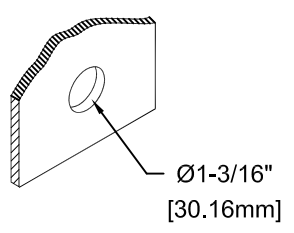

PRODUCT NAME: STAINLESS STEEL SINGLE WALL FAUCET W/ DJ

MODEL:
☐ 49429 10" SWING SPOUT W/ CROSS HANDLE
☐ 49492 10" SWING SPOUT W/ WRIST HANDLE

FEATURES:
* SINGLE WALL
* SWIVELLING SEAT DISKS
* STEM - RIGHT HAND
* STAINLESS STEEL SEATS
* STAINLESS STEEL SEAT SCREWS
* STAINLESS STEEL HANDLE SCREWS
* HOT & COLD INDEX BUTTONS

RECOMMENDED SETTINGS
* 110°F AT 80 PSI

SYSTEM LIMITS
* TEMP: 40°F MIN. TO 140°F MAX.
* PRESSURE 200 PSI MAX. STATIC
* 29 GPM @ 80 PSI

SHIPPING WEIGHT
* 8.5 LBS

* NSF 61-9 APPROVED & LISTED
www.truesdail.com

ROUGH-IN:

ANSI/A112.18.1-2005

FISHER

FISHER MANUFACTURING COMPANY
TOLL FREE: 800-421-6162 - FAX: 800-832-8238
information@fisher-mfg.com - www.fisher-mfg.com