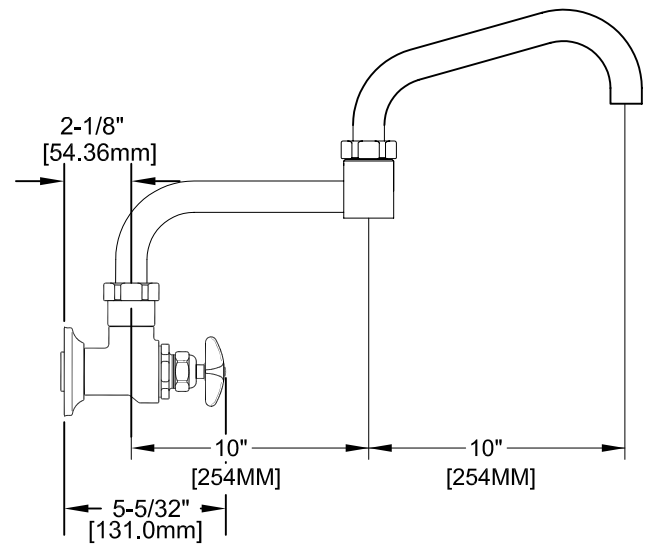

PRODUCT NAME: STAINLESS STEEL SINGLE WALL FAUCET W/ DJ

MODEL:
 49429 10" SWING SPOUT W/ CROSS HANDLE
 49492 10" SWING SPOUT W/ WRIST HANDLE

FEATURES:
 * SINGLE WALL
 * SWIVELLING SEAT DISKS
 * STEM - RIGHT HAND
 * STAINLESS STEEL SEATS
 * STAINLESS STEEL SEAT SCREWS
 * STAINLESS STEEL HANDLE SCREWS
 * HOT & COLD INDEX BUTTONS

RECOMMENDED SETTINGS
 * 110°F AT 80 PSI

SYSTEM LIMITS
 * TEMP: 40°F MIN. TO 140°F MAX.
 * PRESSURE 200 PSI MAX. STATIC
 * 29 GPM @ 80 PSI

SHIPPING WEIGHT
 * 8.5 LBS

* NSF 61-9 APPROVED & LISTED
www.truesdail.com