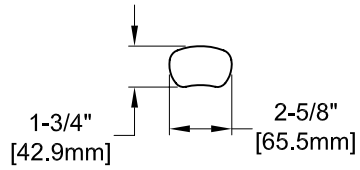

SINGLE DECK DUAL CONTROL FAUCET W/ LEVER HANDLES

SINGLE DECK DUAL CONTROL FAUCET W/ WRIST HANDLES

FOOTPRINT:

ROUGH-IN:

PRODUCT NAME: STAINLESS STEEL
SINGLE DECK DUAL CONTROL FAUCET

MODEL:

- 52760 W/ 6" SWING SPOUT W/ LEVER HANDLES
- 52779 W/ 8" SWING SPOUT W/ LEVER HANDLES
- 52787 W/ 10" SWING SPOUT W/ LEVER HANDLES
- 52795 W/ 12" SWING SPOUT W/ LEVER HANDLES
- 52809 W/ 14" SWING SPOUT W/ LEVER HANDLES
- 52817 W/ 16" SWING SPOUT W/ LEVER HANDLES
- 57266 W/ 6" SWING SPOUT W/ WRIST HANDLES
- 57274 W/ 8" SWING SPOUT W/ WRIST HANDLES
- 57282 W/ 10" SWING SPOUT W/ WRIST HANDLES
- 57290 W/ 12" SWING SPOUT W/ WRIST HANDLES
- 57304 W/ 14" SWING SPOUT W/ WRIST HANDLES
- 57312 W/ 16" SWING SPOUT W/ WRIST HANDLES

FEATURES

- CONTROL VALVE**
- * SINGLE DECK DUAL CONTROL
 - * STAINLESS STEEL CONSTRUCTION
 - * SWIVELLING SEAT DISKS
 - * HOT SIDE STEM - RIGHT HAND
 - * COLD SIDE STEM - LEFT HAND
 - * LEVER HANDLES OR WRIST HANDLES
 - * STAINLESS STEEL BRAIDED HOSE

- SYSTEM LIMITS**
- * TEMP: 40°F MIN. TO 140°F MAX. STATIC
 - * PRESSURE 200 PSI MAX.
 - * 2.20 GPM AT 80 PSI

- SHIPPING WEIGHT**
- * 4.75 LBS

* NSF 61-9 APPROVED & LISTED
www.truesdail.com

MODELS	DIM "A"	DIM "B"	DIM "C"
52760 57266	3" [76.2mm]	6-5/8" [168.3mm]	6" [152mm]
52779 57274	3-1/4" [82.6mm]	7-1/8" [181.0mm]	8" [204mm]
52787 57282	3-7/8" [98.4mm]	7-5/8" [193.7mm]	10" [254mm]
52795 57290	4-1/2" [114.3mm]	8-1/8" [206.4mm]	12" [305mm]
52809 57304	5-1/8" [130.2mm]	9" [228.6mm]	14" [356mm]
52817 57312	5" [149.2mm]	9-5/8" [244.5mm]	16" [406mm]