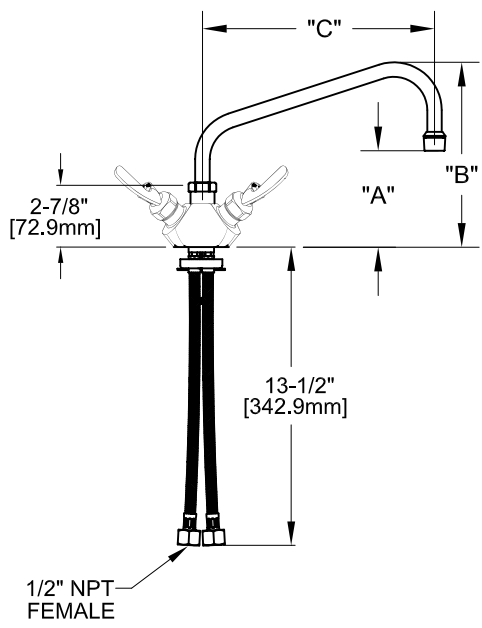

SINGLE DECK DUAL CONTROL FAUCET W/ LEVER HANDLES

SINGLE DECK DUAL CONTROL FAUCET W/ WRIST HANDLES

FOOTPRINT:

ROUGH-IN:

PRODUCT NAME: STAINLESS STEEL
SINGLE DECK DUAL CONTROL FAUCET

MODEL:

- 52760 W/ 6" SWING SPOUT W/ LEVER HANDLES
- 52779 W/ 8" SWING SPOUT W/ LEVER HANDLES
- 52787 W/ 10" SWING SPOUT W/ LEVER HANDLES
- 52795 W/ 12" SWING SPOUT W/ LEVER HANDLES
- 52809 W/ 14" SWING SPOUT W/ LEVER HANDLES
- 52817 W/ 16" SWING SPOUT W/ LEVER HANDLES
- 57266 W/ 6" SWING SPOUT W/ WRIST HANDLES
- 57274 W/ 8" SWING SPOUT W/ WRIST HANDLES
- 57282 W/ 10" SWING SPOUT W/ WRIST HANDLES
- 57290 W/ 12" SWING SPOUT W/ WRIST HANDLES
- 57304 W/ 14" SWING SPOUT W/ WRIST HANDLES
- 57312 W/ 16" SWING SPOUT W/ WRIST HANDLES

FEATURES

- CONTROL VALVE**
- * SINGLE DECK DUAL CONTROL
 - * STAINLESS STEEL CONSTRUCTION
 - * SWIVELLING SEAT DISKS
 - * HOT SIDE STEM - RIGHT HAND
 - * COLD SIDE STEM - LEFT HAND
 - * LEVER HANDLES OR WRIST HANDLES
 - * STAINLESS STEEL BRAIDED HOSE

- SYSTEM LIMITS**
- * TEMP: 40°F MIN. TO 140°F MAX. STATIC
 - * PRESSURE 200 PSI MAX.
 - * 2.20 GPM AT 80 PSI

- SHIPPING WEIGHT**
- * 4.75 LBS

* NSF 61-9 APPROVED & LISTED
www.truesdail.com

MODELS	DIM "A"	DIM "B"	DIM "C"
52760 57266	3" [76.2mm]	6-5/8" [168.3mm]	6" [152mm]
52779 57274	3-1/4" [82.6mm]	7-1/8" [181.0mm]	8" [204mm]
52787 57282	3-7/8" [98.4mm]	7-5/8" [193.7mm]	10" [254mm]
52795 57290	4-1/2" [114.3mm]	8-1/8" [206.4mm]	12" [305mm]
52809 57304	5-1/8" [130.2mm]	9" [228.6mm]	14" [356mm]
52817 57312	5" [149.2mm]	9-5/8" [244.5mm]	16" [406mm]