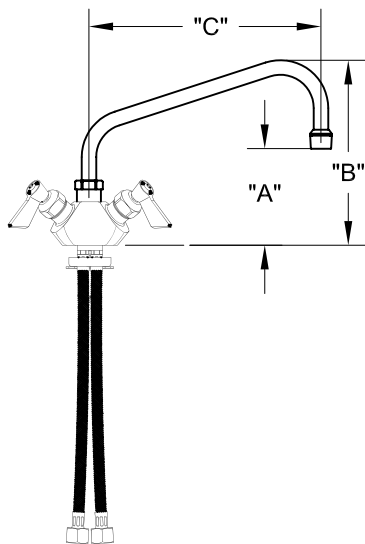

SINGLE DECK DUAL CONTROL FAUCET W/ LEVER HANDLES

SINGLE DECK DUAL CONTROL FAUCET W/ WRIST HANDLES

FOOTPRINT:

ROUGH-IN:

PRODUCT NAME: STAINLESS STEEL
SINGLE DECK DUAL CONTROL FAUCET

MODEL:

- 52760 W/ 6" SWING SPOUT W/ LEVER HANDLES
- 52779 W/ 8" SWING SPOUT W/ LEVER HANDLES
- 52787 W/ 10" SWING SPOUT W/ LEVER HANDLES
- 52795 W/ 12" SWING SPOUT W/ LEVER HANDLES
- 52809 W/ 14" SWING SPOUT W/ LEVER HANDLES
- 52817 W/ 16" SWING SPOUT W/ LEVER HANDLES
- 57266 W/ 6" SWING SPOUT W/ WRIST HANDLES
- 57274 W/ 8" SWING SPOUT W/ WRIST HANDLES
- 57282 W/ 10" SWING SPOUT W/ WRIST HANDLES
- 57290 W/ 12" SWING SPOUT W/ WRIST HANDLES
- 57304 W/ 14" SWING SPOUT W/ WRIST HANDLES
- 57312 W/ 16" SWING SPOUT W/ WRIST HANDLES

FEATURES

- CONTROL VALVE**
- * SINGLE DECK DUAL CONTROL
 - * STAINLESS STEEL CONSTRUCTION
 - * SWIVELLING SEAT DISKS
 - * HOT SIDE STEM - RIGHT HAND
 - * COLD SIDE STEM - LEFT HAND
 - * LEVER HANDLES OR WRIST HANDLES
 - * STAINLESS STEEL BRAIDED HOSE

- SYSTEM LIMITS**
- * TEMP: 40°F MIN. TO 140°F MAX. STATIC
 - * PRESSURE 200 PSI MAX.
 - * 2.20 GPM AT 80 PSI

- SHIPPING WEIGHT**
- * 4.75 LBS

* NSF 61-9 APPROVED & LISTED
www.truesdail.com

MODELS	DIM "A"	DIM "B"	DIM "C"
52760 57266	3" [76.2mm]	6-5/8" [168.3mm]	6" [152mm]
52779 57274	3-1/4" [82.6mm]	7-1/8" [181.0mm]	8" [204mm]
52787 57282	3-7/8" [98.4mm]	7-5/8" [193.7mm]	10" [254mm]
52795 57290	4-1/2" [114.3mm]	8-1/8" [206.4mm]	12" [305mm]
52809 57304	5-1/8" [130.2mm]	9" [228.6mm]	14" [356mm]
52817 57312	5" [149.2mm]	9-5/8" [244.5mm]	16" [406mm]