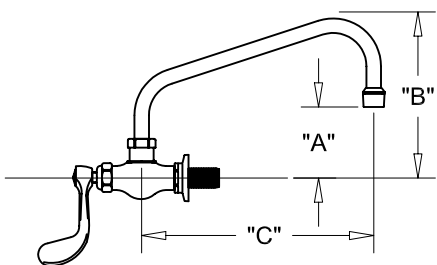

SINGLE FAUCET W/ LEVER HANDLES

SINGLE WALL FAUCET W/ WRIST HANDLES

SINGLE WALL FAUCET

ROUGH-IN:

PRODUCT NAME: STAINLESS STEEL SINGLE WALL FAUCET

MODEL:

- 53287 W/ 6" SWING SPOUT W/ LEVER HANDLES
- 53295 W/ 8" SWING SPOUT W/ LEVER HANDLES
- 53309 W/ 10" SWING SPOUT W/ LEVER HANDLES
- 53317 W/ 12" SWING SPOUT W/ LEVER HANDLES
- 53325 W/ 14" SWING SPOUT W/ LEVER HANDLES
- 53333 W/ 16" SWING SPOUT W/ LEVER HANDLES
- 58769 W/ 6" SWING SPOUT W/ WRIST HANDLES
- 58777 W/ 8" SWING SPOUT W/ WRIST HANDLES
- 58785 W/ 10" SWING SPOUT W/ WRIST HANDLES
- 58793 W/ 12" SWING SPOUT W/ WRIST HANDLES
- 58807 W/ 14" SWING SPOUT W/ WRIST HANDLES
- 58815 W/ 16" SWING SPOUT W/ WRIST HANDLES

FEATURES

CONTROL VALVE

- * SINGLE WALL MOUNT
- * CONCENTRICS OR ECCENTRICS
- * STAINLESS STEEL CONSTRUCTION
- * SWIVELLING SEAT DISKS
- * HOT SIDE STEM - RIGHT HAND
- * COLD SIDE STEM - LEFT HAND
- * LEVER HANDLES OR WRIST HANDLES
- * 1/2" CLOSE ELBOWS
- * SWING SPOUT

SYSTEM LIMITS

- * TEMP: 40°F MIN. TO 140°F MAX.

SHIPPING WEIGHT

- * 5.0 LBS

* NSF 61-9 APPROVED & LISTED

www.truesdail.com

MODELS	DIM "A"	DIM "B"	DIM "C"
53287 58769	2-1/4" [57mm]	5-7/8" [149mm]	6" [152mm]
53295 58777	2-1/2" [64mm]	6-3/8" [162mm]	8" [204mm]
53309 58785	3-1/8" [79mm]	6-7/8" [175mm]	10" [254mm]
53317 58793	3-3/4" [95mm]	7-3/8" [187mm]	12" [305mm]
53325 58807	4-3/8" [111mm]	8-1/4" [210mm]	14" [356mm]
53333 58815	5" [127mm]	8-7/8" [225mm]	16" [406mm]