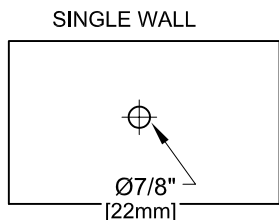

SINGLE FAUCET W/ LEVER HANDLES

SINGLE WALL FAUCET W/ WRIST HANDLES

SINGLE WALL FAUCET

ROUGH-IN:

PRODUCT NAME: STAINLESS STEEL SINGLE WALL FAUCET

MODEL:

- 53287 W/ 6" SWING SPOUT W/ LEVER HANDLES
- 53295 W/ 8" SWING SPOUT W/ LEVER HANDLES
- 53309 W/ 10" SWING SPOUT W/ LEVER HANDLES
- 53317 W/ 12" SWING SPOUT W/ LEVER HANDLES
- 53325 W/ 14" SWING SPOUT W/ LEVER HANDLES
- 53333 W/ 16" SWING SPOUT W/ LEVER HANDLES
- 58769 W/ 6" SWING SPOUT W/ WRIST HANDLES
- 58777 W/ 8" SWING SPOUT W/ WRIST HANDLES
- 58785 W/ 10" SWING SPOUT W/ WRIST HANDLES
- 58793 W/ 12" SWING SPOUT W/ WRIST HANDLES
- 58807 W/ 14" SWING SPOUT W/ WRIST HANDLES
- 58815 W/ 16" SWING SPOUT W/ WRIST HANDLES

FEATURES

CONTROL VALVE

- * SINGLE WALL MOUNT
- * CONCENTRICS OR ECCENTRICS
- * STAINLESS STEEL CONSTRUCTION
- * SWIVELLING SEAT DISKS
- * HOT SIDE STEM - RIGHT HAND
- * COLD SIDE STEM - LEFT HAND
- * LEVER HANDLES OR WRIST HANDLES
- * 1/2" CLOSE ELBOWS
- * SWING SPOUT

SYSTEM LIMITS

- * TEMP: 40°F MIN. TO 140°F MAX.

SHIPPING WEIGHT

- * 5.0 LBS

* NSF 61-9 APPROVED & LISTED

www.truesdail.com

MODELS	DIM "A"	DIM "B"	DIM "C"
53287 58769	2-1/4" [57mm]	5-7/8" [149mm]	6" [152mm]
53295 58777	2-1/2" [64mm]	6-3/8" [162mm]	8" [204mm]
53309 58785	3-1/8" [79mm]	6-7/8" [175mm]	10" [254mm]
53317 58793	3-3/4" [95mm]	7-3/8" [187mm]	12" [305mm]
53325 58807	4-3/8" [111mm]	8-1/4" [210mm]	14" [356mm]
53333 58815	5" [127mm]	8-7/8" [225mm]	16" [406mm]