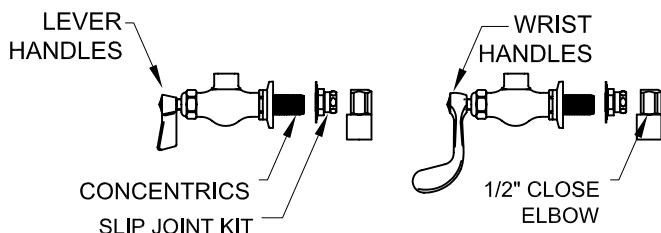

SINGLE FAUCET W/ LEVER HANDLES

SINGLE WALL FAUCET W/ WRIST HANDLES

SINGLE WALL FAUCET

ROUGH-IN:

PRODUCT NAME: STAINLESS STEEL SINGLE WALL FAUCET

MODEL:

- 53287 W/ 6" SWING SPOUT W/ LEVER HANDLES
- 53295 W/ 8" SWING SPOUT W/ LEVER HANDLES
- 53309 W/ 10" SWING SPOUT W/ LEVER HANDLES
- 53317 W/ 12" SWING SPOUT W/ LEVER HANDLES
- 53325 W/ 14" SWING SPOUT W/ LEVER HANDLES
- 53333 W/ 16" SWING SPOUT W/ LEVER HANDLES
- 58769 W/ 6" SWING SPOUT W/ WRIST HANDLES
- 58777 W/ 8" SWING SPOUT W/ WRIST HANDLES
- 58785 W/ 10" SWING SPOUT W/ WRIST HANDLES
- 58793 W/ 12" SWING SPOUT W/ WRIST HANDLES
- 58807 W/ 14" SWING SPOUT W/ WRIST HANDLES
- 58815 W/ 16" SWING SPOUT W/ WRIST HANDLES

FEATURES

CONTROL VALVE

- * SINGLE WALL MOUNT
- * CONCENTRICS OR ECCENTRICS
- * STAINLESS STEEL CONSTRUCTION
- * SWIVELLING SEAT DISKS
- * HOT SIDE STEM - RIGHT HAND
- * COLD SIDE STEM - LEFT HAND
- * LEVER HANDLES OR WRIST HANDLES
- * 1/2" CLOSE ELBOWS
- * SWING SPOUT

SYSTEM LIMITS

- * TEMP: 40°F MIN. TO 140°F MAX.

SHIPPING WEIGHT

- * 5.0 LBS

* NSF 61-9 APPROVED & LISTED

www.truesdail.com

MODELS	DIM "A"	DIM "B"	DIM "C"
53287 58769	2-1/4" [57mm]	5-7/8" [149mm]	6" [152mm]
53295 58777	2-1/2" [64mm]	6-3/8" [162mm]	8" [204mm]
53309 58785	3-1/8" [79mm]	6-7/8" [175mm]	10" [254mm]
53317 58793	3-3/4" [95mm]	7-3/8" [187mm]	12" [305mm]
53325 58807	4-3/8" [111mm]	8-1/4" [210mm]	14" [356mm]
53333 58815	5" [127mm]	8-7/8" [225mm]	16" [406mm]