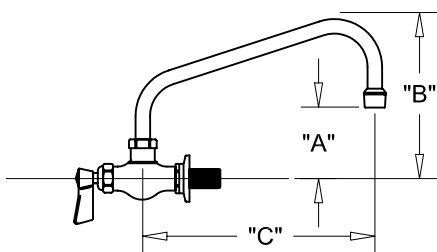

SINGLE FAUCET W/ LEVER HANDLES

SINGLE WALL FAUCET W/ WRIST HANDLES

SINGLE WALL FAUCET

ROUGH-IN:

PRODUCT NAME: STAINLESS STEEL SINGLE WALL FAUCET

MODEL:

- 53287 W/ 6" SWING SPOUT W/ LEVER HANDLES
- 53295 W/ 8" SWING SPOUT W/ LEVER HANDLES
- 53309 W/ 10" SWING SPOUT W/ LEVER HANDLES
- 53317 W/ 12" SWING SPOUT W/ LEVER HANDLES
- 53325 W/ 14" SWING SPOUT W/ LEVER HANDLES
- 53333 W/ 16" SWING SPOUT W/ LEVER HANDLES
- 58769 W/ 6" SWING SPOUT W/ WRIST HANDLES
- 58777 W/ 8" SWING SPOUT W/ WRIST HANDLES
- 58785 W/ 10" SWING SPOUT W/ WRIST HANDLES
- 58793 W/ 12" SWING SPOUT W/ WRIST HANDLES
- 58807 W/ 14" SWING SPOUT W/ WRIST HANDLES
- 58815 W/ 16" SWING SPOUT W/ WRIST HANDLES

FEATURES

CONTROL VALVE

- * SINGLE WALL MOUNT
- * CONCENTRICS OR ECCENTRICS
- * STAINLESS STEEL CONSTRUCTION
- * SWIVELLING SEAT DISKS
- * HOT SIDE STEM - RIGHT HAND
- * COLD SIDE STEM - LEFT HAND
- * LEVER HANDLES OR WRIST HANDLES
- * 1/2" CLOSE ELBOWS
- * SWING SPOUT

SYSTEM LIMITS

- * TEMP: 40°F MIN. TO 140°F MAX.

SHIPPING WEIGHT

- * 5.0 LBS

* NSF 61-9 APPROVED & LISTED

www.truesdail.com

MODELS	DIM "A"	DIM "B"	DIM "C"
53287 58769	2-1/4" [57mm]	5-7/8" [149mm]	6" [152mm]
53295 58777	2-1/2" [64mm]	6-3/8" [162mm]	8" [204mm]
53309 58785	3-1/8" [79mm]	6-7/8" [175mm]	10" [254mm]
53317 58793	3-3/4" [95mm]	7-3/8" [187mm]	12" [305mm]
53325 58807	4-3/8" [111mm]	8-1/4" [210mm]	14" [356mm]
53333 58815	5" [127mm]	8-7/8" [225mm]	16" [406mm]