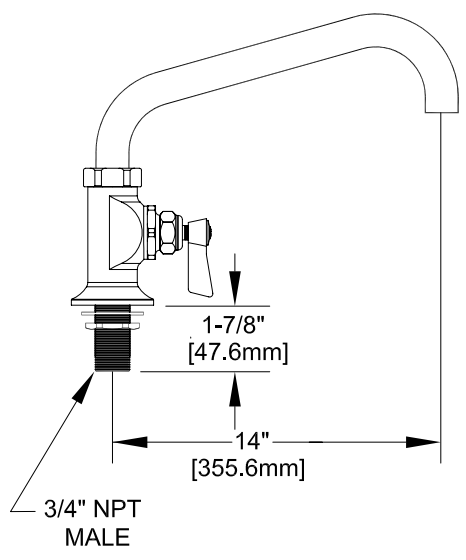

PRODUCT NAME: STAINLESS STEEL SINGLE DECK FAUCET W/ DJ

- MODEL:
- 51268 14" SWING SPOUT W/ LEVER HANDLES
 - 51292 14" SWING SPOUT W/ WRIST HANDLES

- FEATURES
- CONTROL VALVE
 - * SINGLE DECK
 - * STEM - LEFT HAND
 - * HOT AND COLD INDEX BUTTONS
 - * SWIVELLING SEAT DISK
 - * STAINLESS STEEL SEAT
 - * STAINLESS STEEL SEAT SCREW
 - * STAINLESS STEEL HANDLE SCREW

RECOMMENDED SETTINGS

- * 110°F AT 80 PSI

SYSTEM LIMITS

- * TEMP: 40°F MIN. TO 140°F MAX.
- * PRESSURE: 200 PSI MAX. STATIC
- * 29 GPM @ 80 PSI

SHIPPING WEIGHT

- * 7.0 LBS

* NSF 61-9 APPROVED & LISTED
www.truesdail.com