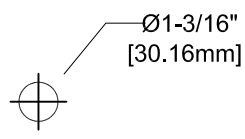

PRODUCT NAME: STAINLESS STEEL SINGLE DECK FAUCET W/ DJ

1. MODEL:
2. ☐ 51268 14" SWING SPOUT W/ LEVER HANDLES
   - ☐ 51292 14" SWING SPOUT W/ WRIST HANDLES

1. FEATURES
2. CONTROL VALVE
   - SINGLE DECK
   - STEM - LEFT HAND
   - HOT AND COLD INDEX BUTTONS
   - SWIVELLING SEAT DISK
   - STAINLESS STEEL SEAT
   - STAINLESS STEEL SEAT SCREW
   - STAINLESS STEEL HANDLE SCREW

RECOMMENDED SETTINGS

- 110°F AT 80 PSI

SYSTEM LIMITS

- TEMP: 40°F MIN. TO 140°F MAX.
- PRESSURE: 200 PSI MAX. STATIC
- 29 GPM @ 80 PSI

SHIPPING WEIGHT

- 7.0 LBS

* NSF 61-9 APPROVED & LISTED
www.truesdail.com

ROUGH-IN:

ANSI/A112.18.1-2005

FISHER
FISHER MANUFACTURING COMPANY
TOLL FREE: 800-421-6162 - FAX: 800-832-8238
information@fisher-mfg.com - www.fisher-mfg.com