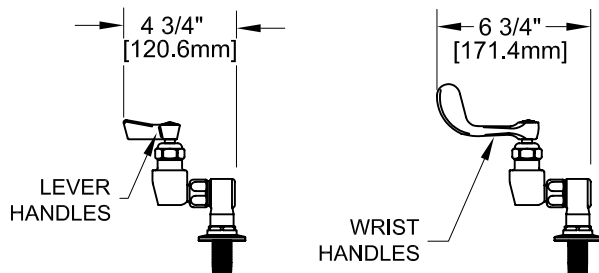

8" DECK MOUNT FAUCET W/ LEVER HANDLES

8" DECK MOUNT FAUCET W/ WRIST HANDLES

SIDE VIEW:

ROUGH-IN:

PRODUCT NAME: STAINLESS STEEL
8" DECK MOUNT FAUCETS

MODEL:

- 57630 W/ 6" SWING SPOUT W/ LEVER HANDLES
- 57649 W/ 8" SWING SPOUT W/ LEVER HANDLES
- 57657 W/ 10" SWING SPOUT W/ LEVER HANDLES
- 57665 W/ 12" SWING SPOUT W/ LEVER HANDLES
- 57673 W/ 14" SWING SPOUT W/ LEVER HANDLES
- 57681 W/ 16" SWING SPOUT W/ LEVER HANDLES
- 57827 W/ 6" SWING SPOUT W/ WRIST HANDLES
- 57835 W/ 8" SWING SPOUT W/ WRIST HANDLES
- 57843 W/ 10" SWING SPOUT W/ WRIST HANDLES
- 57851 W/ 12" SWING SPOUT W/ WRIST HANDLES
- 57878 W/ 14" SWING SPOUT W/ WRIST HANDLES
- 57886 W/ 16" SWING SPOUT W/ WRIST HANDLES

FEATURES

CONTROL VALVE

- * 8" DECK MOUNT
- * STAINLESS STEEL CONSTRUCTION
- * SWIVELLING SEAT DISKS
- * HOT SIDE STEM - RIGHT HAND
- * COLD SIDE STEM - LEFT HAND
- * LEVER HANDLES OR WRIST HANDLES
- * SWING SPOUT

SYSTEM LIMITS

- * TEMP: 40°F MIN. TO 140°F MAX.

SHIPPING WEIGHT

- * 5.0 LBS

* NSF 61-9 APPROVED & LISTED

www.truesdail.com

MODELS	DIM "A"	DIM "B"	DIM "C"
57630 57827	2-1/4" [57mm]	5-7/8" [149mm]	6" [152mm]
57649 57835	2-1/2" [64mm]	6-3/8" [162mm]	8" [204mm]
57657 57843	3-1/8" [79mm]	6-7/8" [175mm]	10" [254mm]
57665 57851	3-3/4" [95mm]	7-3/8" [187mm]	12" [305mm]
57673 57878	4-3/8" [111mm]	8-1/4" [210mm]	14" [356mm]
57681 57886	5" [127mm]	8-7/8" [225mm]	16" [406mm]