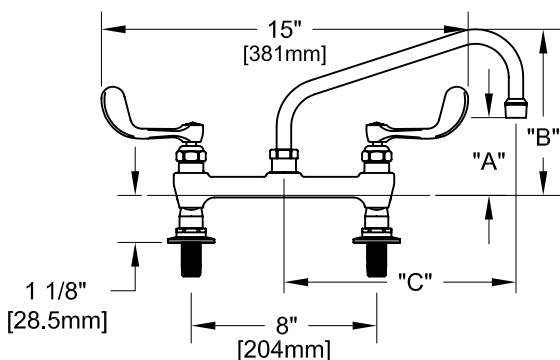

8" DECK MOUNT FAUCET W/ LEVER HANDLES

8" DECK MOUNT FAUCET W/ WRIST HANDLES

SIDE VIEW:

ROUGH-IN:

PRODUCT NAME: STAINLESS STEEL
8" DECK MOUNT FAUCETS

MODEL:

- 57630 W/ 6" SWING SPOUT W/ LEVER HANDLES
- 57649 W/ 8" SWING SPOUT W/ LEVER HANDLES
- 57657 W/ 10" SWING SPOUT W/ LEVER HANDLES
- 57665 W/ 12" SWING SPOUT W/ LEVER HANDLES
- 57673 W/ 14" SWING SPOUT W/ LEVER HANDLES
- 57681 W/ 16" SWING SPOUT W/ LEVER HANDLES
- 57827 W/ 6" SWING SPOUT W/ WRIST HANDLES
- 57835 W/ 8" SWING SPOUT W/ WRIST HANDLES
- 57843 W/ 10" SWING SPOUT W/ WRIST HANDLES
- 57851 W/ 12" SWING SPOUT W/ WRIST HANDLES
- 57878 W/ 14" SWING SPOUT W/ WRIST HANDLES
- 57886 W/ 16" SWING SPOUT W/ WRIST HANDLES

FEATURES

CONTROL VALVE

- * 8" DECK MOUNT
- * STAINLESS STEEL CONSTRUCTION
- * SWIVELLING SEAT DISKS
- * HOT SIDE STEM - RIGHT HAND
- * COLD SIDE STEM - LEFT HAND
- * LEVER HANDLES OR WRIST HANDLES
- * SWING SPOUT

SYSTEM LIMITS

- * TEMP: 40°F MIN. TO 140°F MAX.

SHIPPING WEIGHT

- * 5.0 LBS

* NSF 61-9 APPROVED & LISTED

www.truesdail.com

MODELS	DIM "A"	DIM "B"	DIM "C"
57630 57827	2-1/4" [57mm]	5-7/8" [149mm]	6" [152mm]
57649 57835	2-1/2" [64mm]	6-3/8" [162mm]	8" [204mm]
57657 57843	3-1/8" [79mm]	6-7/8" [175mm]	10" [254mm]
57665 57851	3-3/4" [95mm]	7-3/8" [187mm]	12" [305mm]
57673 57878	4-3/8" [111mm]	8-1/4" [210mm]	14" [356mm]
57681 57886	5" [127mm]	8-7/8" [225mm]	16" [406mm]