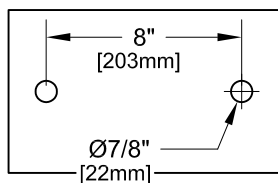

8" DECK MOUNT FAUCET W/ LEVER HANDLES

8" DECK MOUNT FAUCET W/ WRIST HANDLES

SIDE VIEW:

ROUGH-IN:

PRODUCT NAME: STAINLESS STEEL
8" DECK MOUNT FAUCETS

MODEL:

- 57630 W/ 6" SWING SPOUT W/ LEVER HANDLES
- 57649 W/ 8" SWING SPOUT W/ LEVER HANDLES
- 57657 W/ 10" SWING SPOUT W/ LEVER HANDLES
- 57665 W/ 12" SWING SPOUT W/ LEVER HANDLES
- 57673 W/ 14" SWING SPOUT W/ LEVER HANDLES
- 57681 W/ 16" SWING SPOUT W/ LEVER HANDLES
- 57827 W/ 6" SWING SPOUT W/ WRIST HANDLES
- 57835 W/ 8" SWING SPOUT W/ WRIST HANDLES
- 57843 W/ 10" SWING SPOUT W/ WRIST HANDLES
- 57851 W/ 12" SWING SPOUT W/ WRIST HANDLES
- 57878 W/ 14" SWING SPOUT W/ WRIST HANDLES
- 57886 W/ 16" SWING SPOUT W/ WRIST HANDLES

FEATURES

CONTROL VALVE

- * 8" DECK MOUNT
- * STAINLESS STEEL CONSTRUCTION
- * SWIVELLING SEAT DISKS
- * HOT SIDE STEM - RIGHT HAND
- * COLD SIDE STEM - LEFT HAND
- * LEVER HANDLES OR WRIST HANDLES
- * SWING SPOUT

SYSTEM LIMITS

- * TEMP: 40°F MIN. TO 140°F MAX.

SHIPPING WEIGHT

- * 5.0 LBS

* NSF 61-9 APPROVED & LISTED

www.truesdail.com

MODELS	DIM "A"	DIM "B"	DIM "C"
57630 57827	2-1/4" [57mm]	5-7/8" [149mm]	6" [152mm]
57649 57835	2-1/2" [64mm]	6-3/8" [162mm]	8" [204mm]
57657 57843	3-1/8" [79mm]	6-7/8" [175mm]	10" [254mm]
57665 57851	3-3/4" [95mm]	7-3/8" [187mm]	12" [305mm]
57673 57878	4-3/8" [111mm]	8-1/4" [210mm]	14" [356mm]
57681 57886	5" [127mm]	8-7/8" [225mm]	16" [406mm]