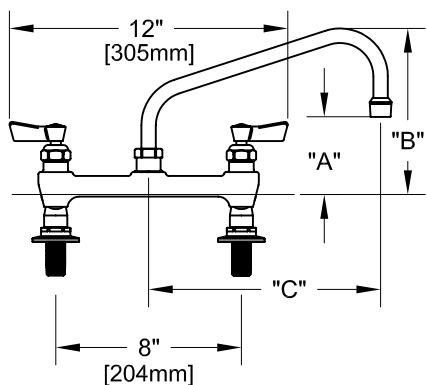

8" DECK MOUNT FAUCET W/ LEVER HANDLES

8" DECK MOUNT FAUCET W/ WRIST HANDLES

SIDE VIEW:

ROUGH-IN:

PRODUCT NAME: STAINLESS STEEL
8" DECK MOUNT FAUCETS

MODEL:

- 57630 W/ 6" SWING SPOUT W/ LEVER HANDLES
- 57649 W/ 8" SWING SPOUT W/ LEVER HANDLES
- 57657 W/ 10" SWING SPOUT W/ LEVER HANDLES
- 57665 W/ 12" SWING SPOUT W/ LEVER HANDLES
- 57673 W/ 14" SWING SPOUT W/ LEVER HANDLES
- 57681 W/ 16" SWING SPOUT W/ LEVER HANDLES
- 57827 W/ 6" SWING SPOUT W/ WRIST HANDLES
- 57835 W/ 8" SWING SPOUT W/ WRIST HANDLES
- 57843 W/ 10" SWING SPOUT W/ WRIST HANDLES
- 57851 W/ 12" SWING SPOUT W/ WRIST HANDLES
- 57878 W/ 14" SWING SPOUT W/ WRIST HANDLES
- 57886 W/ 16" SWING SPOUT W/ WRIST HANDLES

FEATURES

CONTROL VALVE

- * 8" DECK MOUNT
- * STAINLESS STEEL CONSTRUCTION
- * SWIVELLING SEAT DISKS
- * HOT SIDE STEM - RIGHT HAND
- * COLD SIDE STEM - LEFT HAND
- * LEVER HANDLES OR WRIST HANDLES
- * SWING SPOUT

SYSTEM LIMITS

- * TEMP: 40°F MIN. TO 140°F MAX.

SHIPPING WEIGHT

- * 5.0 LBS

* NSF 61-9 APPROVED & LISTED

www.truesdail.com

MODELS	DIM "A"	DIM "B"	DIM "C"
57630 57827	2-1/4" [57mm]	5-7/8" [149mm]	6" [152mm]
57649 57835	2-1/2" [64mm]	6-3/8" [162mm]	8" [204mm]
57657 57843	3-1/8" [79mm]	6-7/8" [175mm]	10" [254mm]
57665 57851	3-3/4" [95mm]	7-3/8" [187mm]	12" [305mm]
57673 57878	4-3/8" [111mm]	8-1/4" [210mm]	14" [356mm]
57681 57886	5" [127mm]	8-7/8" [225mm]	16" [406mm]