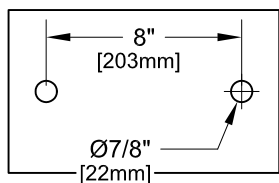

8" DECK MOUNT FAUCET W/ LEVER HANDLES

8" DECK MOUNT W/ WRIST HANDLES

SIDE VIEW:

ROUGH-IN:

PRODUCT NAME: STAINLESS STEEL
8" DECK MOUNT FAUCETS

MODEL:

- 57797 W/ 12" CONTROL SWING SPOUT W/ LEVER HANDLES
- 57975 W/ 12" CONTROL SWING SPOUT W/ WRIST HANDLES

FEATURES

- CONTROL VALVE
- * 8" DECK MOUNT
 - * STAINLESS STEEL CONSTRUCTION
 - * SWIVELLING SEAT DISKS
 - * HOT SIDE STEM - RIGHT HAND
 - * COLD SIDE STEM - LEFT HAND
 - * LEVER HANDLES OR WRIST HANDLES
 - * CONTROL SWING SPOUT