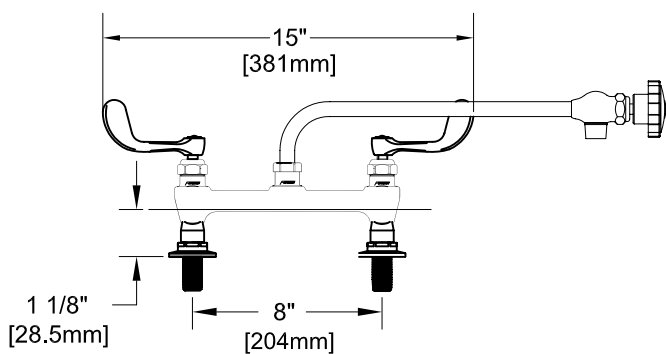

8" DECK MOUNT FAUCET W/ LEVER HANDLES

8" DECK MOUNT W/ WRIST HANDLES

SIDE VIEW:

ROUGH-IN:

PRODUCT NAME: STAINLESS STEEL
8" DECK MOUNT FAUCETS

MODEL:

- 57797 W/ 12" CONTROL SWING SPOUT W/ LEVER HANDLES
- 57975 W/ 12" CONTROL SWING SPOUT W/ WRIST HANDLES

FEATURES

- CONTROL VALVE
- * 8" DECK MOUNT
 - * STAINLESS STEEL CONSTRUCTION
 - * SWIVELLING SEAT DISKS
 - * HOT SIDE STEM - RIGHT HAND
 - * COLD SIDE STEM - LEFT HAND
 - * LEVER HANDLES OR WRIST HANDLES
 - * CONTROL SWING SPOUT

SYSTEM LIMITS

- * TEMP: 40°F MIN. TO 140°F MAX.

SHIPPING WEIGHT

- * 6.0 LBS

* NSF 61-9 APPROVED & LISTED

www.truesdail.com

FISHER MANUFACTURING COMPANY

TOLL FREE: 800-421-6162 - FAX: 800-832-8238