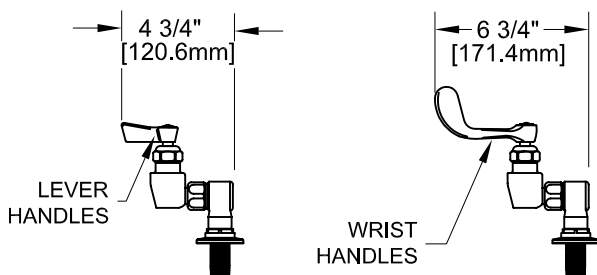

8" DECK MOUNT FAUCET W/ LEVER HANDLES

8" DECK MOUNT W/ WRIST HANDLES

SIDE VIEW:

ROUGH-IN:

PRODUCT NAME: STAINLESS STEEL
8" DECK MOUNT FAUCETS

MODEL:

- 57797 W/ 12" CONTROL SWING SPOUT W/ LEVER HANDLES
- 57975 W/ 12" CONTROL SWING SPOUT W/ WRIST HANDLES

FEATURES

- CONTROL VALVE
- * 8" DECK MOUNT
 - * STAINLESS STEEL CONSTRUCTION
 - * SWIVELLING SEAT DISKS
 - * HOT SIDE STEM - RIGHT HAND
 - * COLD SIDE STEM - LEFT HAND
 - * LEVER HANDLES OR WRIST HANDLES
 - * CONTROL SWING SPOUT

SYSTEM LIMITS

- * TEMP: 40°F MIN. TO 140°F MAX.

SHIPPING WEIGHT

- * 6.0 LBS

* NSF 61-9 APPROVED & LISTED

www.truesdail.com

FISHER MANUFACTURING COMPANY

TOLL FREE: 800-421-6162 - FAX: 800-832-8238