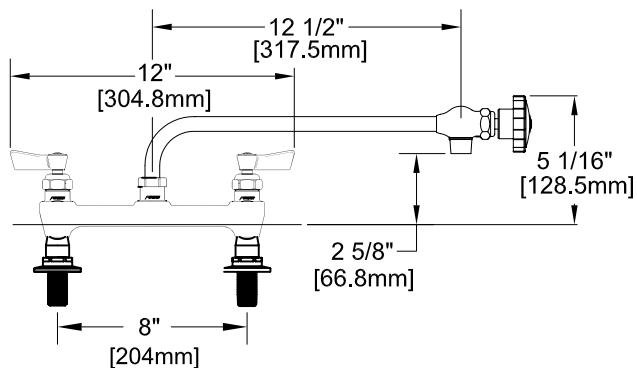

8" DECK MOUNT FAUCET W/ LEVER HANDLES

8" DECK MOUNT W/ WRIST HANDLES

SIDE VIEW:

ROUGH-IN:

PRODUCT NAME: STAINLESS STEEL
8" DECK MOUNT FAUCETS

MODEL:

- 57797 W/ 12" CONTROL SWING SPOUT W/ LEVER HANDLES
- 57975 W/ 12" CONTROL SWING SPOUT W/ WRIST HANDLES

FEATURES

- CONTROL VALVE
- * 8" DECK MOUNT
 - * STAINLESS STEEL CONSTRUCTION
 - * SWIVELLING SEAT DISKS
 - * HOT SIDE STEM - RIGHT HAND
 - * COLD SIDE STEM - LEFT HAND
 - * LEVER HANDLES OR WRIST HANDLES
 - * CONTROL SWING SPOUT

SYSTEM LIMITS

- * TEMP: 40°F MIN. TO 140°F MAX.

SHIPPING WEIGHT

- * 6.0 LBS

* NSF 61-9 APPROVED & LISTED

www.truesdail.com

FISHER MANUFACTURING COMPANY

TOLL FREE: 800-421-6162 - FAX: 800-832-8238