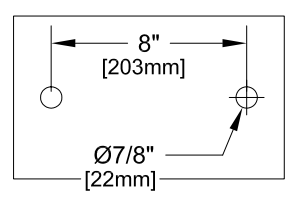

ROUGH-IN:

PRODUCT NAME: STAINLESS STEEL
8" DECK MOUNT PRE-RINSE WITH ADD-ON

MODEL:
 71145 16" SWING & 12" DJ SPOUT W/ LEVER HANDLES

FEATURES:

CONTROL VALVE

- * 8" DECK MOUNT
- * STAINLESS STEEL CONSTRUCTION
- * SWIVELLING SEAT DISKS
- * HOT SIDE STEM - RIGHT HAND
- * COLD SIDE STEM - LEFT HAND
- * LEVER HANDLES OR WRIST HANDLES

ADD-ON CONTROL VALVE

- * STEM - RIGHT HAND SWIVEL
- * HOT INDEX BUTTON
- * SWIVELLING SEAT DISKS
- * STAINLESS STEEL SEATS, SEAT SCREWS AND HANDLE SCREWS.

HOSE

- * 36" LENGTH
- * STAINLESS STEEL END FITTINGS
- * STAINLESS STEEL EXTERNAL JACKET
- * 3-PLY FIBER REINFORCED INTERNAL RUBBER HOSE
- * REPAIRABLE IN FIELD WITH SIMPLE TOOLS

SYSTEM LIMITS

- * TEMP: 40°F MIN. TO 140°F MAX. STATIC
- * PRESSURE 200 PSI MAX. STATIC
- * SHIPPING WEIGHT: 15.0 LBS

* NSF 61-9 APPROVED & LISTED
www.truesdail.com

FISHER

FISHER MANUFACTURING COMPANY
TOLL FREE: 800-421-6162 - FAX: 800-832-8238
information@fisher-mfg.com - www.fisher-mfg.com