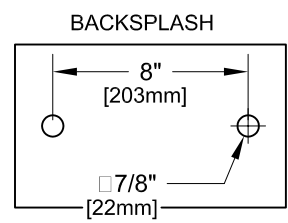

8" C/C BACKSPASH FAUCET

ROUGH-IN:

PRODUCT NAME: STAINLESS STEEL
8" BACKSPASH PRE-RINSE WITH ADD-ON AND
EZ INSTALL ADAPTERS

MODEL:

- 52930 6" SWING SPOUT W/ LEVER HANDLES
- 52949 8" SWING SPOUT W/ LEVER HANDLES
- 52957 10" SWING SPOUT W/ LEVER HANDLES
- 52965 12" SWING SPOUT W/ LEVER HANDLES
- 52973 14" SWING SPOUT W/ LEVER HANDLES
- 52981 16" SWING SPOUT W/ LEVER HANDLES
- 74500 6" SWING SPOUT W/ WRIST HANDLES
- 74519 8" SWING SPOUT W/ WRIST HANDLES
- 74527 10" SWING SPOUT W/ WRIST HANDLES
- 74535 12" SWING SPOUT W/ WRIST HANDLES
- 74543 14" SWING SPOUT W/ WRIST HANDLES
- 74551 16" SWING SPOUT W/ WRIST HANDLES

FEATURES:

- CONTROL VALVE**
- * 8" C/C BACKSPASH MOUNT
 - * CONCENTRICS
 - * INTERNAL SPRING LOADED CHECK VALVES
 - * SWIVELLING SEAT DISKS
 - * HOT SIDE STEM - RIGHT HAND
 - * COLD SIDE STEM - LEFT HAND
 - * STAINLESS STEEL SEATS
 - * STAINLESS STEEL SEAT SCREWS
 - * STAINLESS STEEL HANDLE SCREWS
 - * EZ INSTALL ADAPTERS - T&S, CHI, KROWNE

ADD-ON CONTROL VALVE

- * STEM - RIGHT HAND SWIVEL
- * HOT INDEX BUTTON
- * SWIVELLING SEAT DISKS
- * STAINLESS STEEL SEATS, SEAT SCREWS AND HANDLE SCREWS.

HOSE

- * 36" LENGTH
- * STAINLESS STEEL END FITTINGS
- * STAINLESS STEEL EXTERNAL JACKET
- * 3-PLY FIBER REINFORCED INTERNAL RUBBER HOSE
- * REPAIRABLE IN FIELD WITH SIMPLE TOOLS