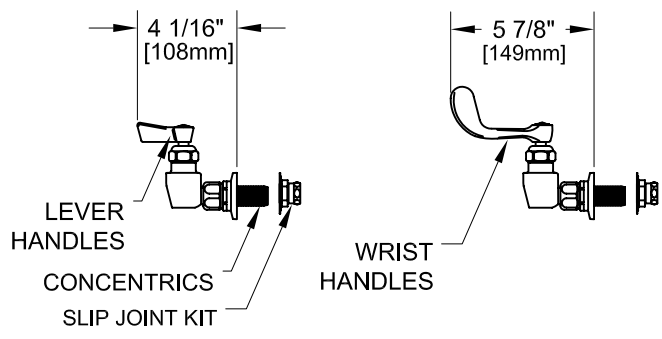

8" C/C BACKSPASH FAUCET

ROUGH-IN:

PRODUCT NAME: STAINLESS STEEL
8" BACKSPASH PRE-RINSE WITH ADD-ON AND
EZ INSTALL ADAPTERS

MODEL:

- 52930 6" SWING SPOUT W/ LEVER HANDLES
- 52949 8" SWING SPOUT W/ LEVER HANDLES
- 52957 10" SWING SPOUT W/ LEVER HANDLES
- 52965 12" SWING SPOUT W/ LEVER HANDLES
- 52973 14" SWING SPOUT W/ LEVER HANDLES
- 52981 16" SWING SPOUT W/ LEVER HANDLES
- 74500 6" SWING SPOUT W/ WRIST HANDLES
- 74519 8" SWING SPOUT W/ WRIST HANDLES
- 74527 10" SWING SPOUT W/ WRIST HANDLES
- 74535 12" SWING SPOUT W/ WRIST HANDLES
- 74543 14" SWING SPOUT W/ WRIST HANDLES
- 74551 16" SWING SPOUT W/ WRIST HANDLES

FEATURES:

- CONTROL VALVE**
- * 8" C/C BACKSPASH MOUNT
 - * CONCENTRICS
 - * INTERNAL SPRING LOADED CHECK VALVES
 - * SWIVELLING SEAT DISKS
 - * HOT SIDE STEM - RIGHT HAND
 - * COLD SIDE STEM - LEFT HAND
 - * STAINLESS STEEL SEATS
 - * STAINLESS STEEL SEAT SCREWS
 - * STAINLESS STEEL HANDLE SCREWS
 - * EZ INSTALL ADAPTERS - T&S, CHI, KROWNE

ADD-ON CONTROL VALVE

- * STEM - RIGHT HAND SWIVEL
- * HOT INDEX BUTTON
- * SWIVELLING SEAT DISKS
- * STAINLESS STEEL SEATS, SEAT SCREWS AND HANDLE SCREWS.

HOSE

- * 36" LENGTH
- * STAINLESS STEEL END FITTINGS
- * STAINLESS STEEL EXTERNAL JACKET
- * 3-PLY FIBER REINFORCED INTERNAL RUBBER HOSE
- * REPAIRABLE IN FIELD WITH SIMPLE TOOLS

SYSTEM LIMITS

- * TEMP: 40°F MIN. TO 140°F MAX. STATIC
- * PRESSURE 200 PSI MAX. STATIC
- * SHIPPING WEIGHT: 15.0 LBS

* NSF 61-9 APPROVED & LISTED
www.truedail.com

FISHER MANUFACTURING COMPANY
TOLL FREE: 800-421-6162 - FAX: 800-832-8238
information@fisher-mfg.com - www.fisher-mfg.com