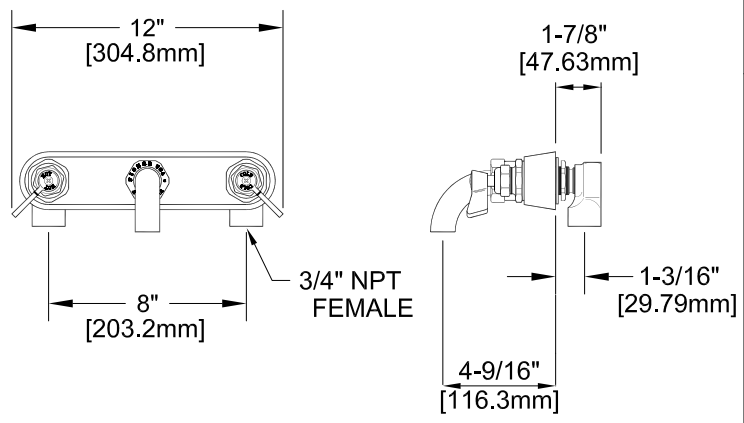

PRODUCT NAME: STAINLESS STEEL
 3/4" 8" BACKSPASH
 WITH 3" TURN DOWNSPOUT

MODEL:
 77526 WITH LEVER HANDLE
 77550 WITH WRIST HANDLE

FEATURES:
 * 8" BACKSPASH
 * SWIVELLING SEAT DISKS
 * HOT SIDE STEM - LEFT HAND, COLD - RIGHT HAND
 * STAINLESS STEEL SEATS
 * STAINLESS STEEL SEAT SCREWS
 * STAINLESS STEEL HANDLE SCREWS
 * TURN DOWN SPOUT

RECOMMENDED SETTINGS
 * 110°F AT 80 PSI

SYSTEM LIMITS
 * TEMP: 40°F MIN. TO 140°F MAX.
 * PRESSURE 200 PSI MAX. STATIC
 * 37 GPM @ 80 PSI

SHIPPING WEIGHT
 * 6.0 LBS

* NSF 61-9 APPROVED & LISTED
www.truesdail.com