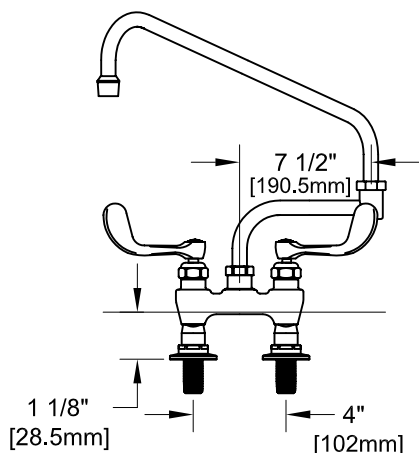

4" DECKMOUNT FAUCET W/ LEVER HANDLES

4" DECKMOUNT FAUCET W/ WRIST HANDLES

SIDE VIEW:

ROUGH-IN:

PRODUCT NAME: STAINLESS STEEL
4" DECK MOUNT FAUCETS

MODEL:

- 53805 W/ 6" SWING SPOUT W/ 7" DJ & LEVER HANDLES
- 53813 W/ 8" SWING SPOUT W/ 7" DJ & LEVER HANDLES
- 53821 W/ 10" SWING SPOUT W/ 7" DJ & LEVER HANDLES
- 53848 W/ 12" SWING SPOUT W/ 7" DJ & LEVER HANDLES
- 53856 W/ 14" SWING SPOUT W/ 7" DJ & LEVER HANDLES
- 53864 W/ 16" SWING SPOUT W/ 7" DJ & LEVER HANDLES
- 58629 W/ 6" SWING SPOUT W/ 7" DJ & WRIST HANDLES
- 58637 W/ 8" SWING SPOUT W/ 7" DJ & WRIST HANDLES
- 58645 W/ 10" SWING SPOUT W/ 7" DJ & WRIST HANDLES
- 58653 W/ 12" SWING SPOUT W/ 7" DJ & WRIST HANDLES
- 58661 W/ 14" SWING SPOUT W/ 7" DJ & WRIST HANDLES
- 58688 W/ 16" SWING SPOUT W/ 7" DJ & WRIST HANDLES

FEATURES

CONTROL VALVE

- * 4" DECK MOUNT
- * STAINLESS STEEL CONSTRUCTION
- * SWIVELLING SEAT DISKS
- * HOT SIDE STEM - RIGHT HAND
- * COLD SIDE STEM - LEFT HAND
- * LEVER HANDLES OR WRIST HANDLES
- * SWING SPOUT

SYSTEM LIMITS

- * TEMP: 40°F MIN. TO 140°F MAX.

SHIPPING WEIGHT

- * 6.0 LBS

* NSF 61-9 APPROVED & LISTED

www.truesdail.com

MODELS	DIM "A"	DIM "B"	DIM "C"
53805 58629	5-3/4" [146.05mm]	9-3/8" [244.48mm]	6" [152mm]
53813 58637	6-7/16" [163.51mm]	10-1/16" [255.58mm]	8" [204mm]
53821 58645	7-1/16" [179.38mm]	10-11/16" [271.46mm]	10" [254mm]
53848 58653	7-3/4" [196.85mm]	11-3/8" [295.27mm]	12" [305mm]
53856 58661	8-5/16" [211mm]	11-15/16" [303.21mm]	14" [356mm]
53864 58688	9" [228.6mm]	12-9/16" [319.08mm]	16" [406mm]