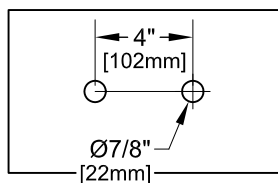

4" DECKMOUNT FAUCET W/ LEVER HANDLES

4" DECKMOUNT FAUCET W/ WRIST HANDLES

SIDE VIEW:

ROUGH-IN:

PRODUCT NAME: STAINLESS STEEL
4" DECK MOUNT FAUCETS

MODEL:

- 53805 W/ 6" SWING SPOUT W/ 7" DJ & LEVER HANDLES
- 53813 W/ 8" SWING SPOUT W/ 7" DJ & LEVER HANDLES
- 53821 W/ 10" SWING SPOUT W/ 7" DJ & LEVER HANDLES
- 53848 W/ 12" SWING SPOUT W/ 7" DJ & LEVER HANDLES
- 53856 W/ 14" SWING SPOUT W/ 7" DJ & LEVER HANDLES
- 53864 W/ 16" SWING SPOUT W/ 7" DJ & LEVER HANDLES
- 58629 W/ 6" SWING SPOUT W/ 7" DJ & WRIST HANDLES
- 58637 W/ 8" SWING SPOUT W/ 7" DJ & WRIST HANDLES
- 58645 W/ 10" SWING SPOUT W/ 7" DJ & WRIST HANDLES
- 58653 W/ 12" SWING SPOUT W/ 7" DJ & WRIST HANDLES
- 58661 W/ 14" SWING SPOUT W/ 7" DJ & WRIST HANDLES
- 58688 W/ 16" SWING SPOUT W/ 7" DJ & WRIST HANDLES

FEATURES

CONTROL VALVE

- * 4" DECK MOUNT
- * STAINLESS STEEL CONSTRUCTION
- * SWIVELLING SEAT DISKS
- * HOT SIDE STEM - RIGHT HAND
- * COLD SIDE STEM - LEFT HAND
- * LEVER HANDLES OR WRIST HANDLES
- * SWING SPOUT

SYSTEM LIMITS

- * TEMP: 40°F MIN. TO 140°F MAX.

SHIPPING WEIGHT

- * 6.0 LBS

* NSF 61-9 APPROVED & LISTED

www.truesdail.com

MODELS	DIM "A"	DIM "B"	DIM "C"
53805 58629	5-3/4" [146.05mm]	9-3/8" [244.48mm]	6" [152mm]
53813 58637	6-7/16" [163.51mm]	10-1/16" [255.58mm]	8" [204mm]
53821 58645	7-1/16" [179.38mm]	10-11/16" [271.46mm]	10" [254mm]
53848 58653	7-3/4" [196.85mm]	11-3/8" [295.27mm]	12" [305mm]
53856 58661	8-5/16" [211mm]	11-15/16" [303.21mm]	14" [356mm]
53864 58688	9" [228.6mm]	12-9/16" [319.08mm]	16" [406mm]