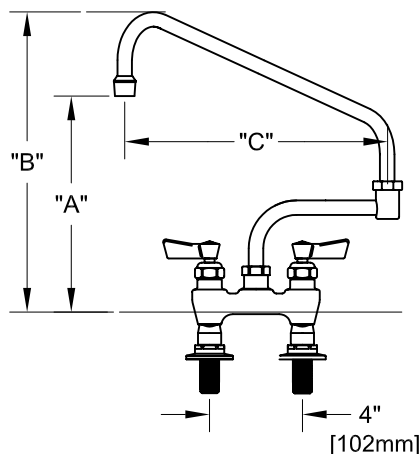

4" DECKMOUNT FAUCET W/ LEVER HANDLES

4" DECKMOUNT FAUCET W/ WRIST HANDLES

SIDE VIEW:

ROUGH-IN:

PRODUCT NAME: STAINLESS STEEL
4" DECK MOUNT FAUCETS

MODEL:

- 53805 W/ 6" SWING SPOUT W/ 7" DJ & LEVER HANDLES
- 53813 W/ 8" SWING SPOUT W/ 7" DJ & LEVER HANDLES
- 53821 W/ 10" SWING SPOUT W/ 7" DJ & LEVER HANDLES
- 53848 W/ 12" SWING SPOUT W/ 7" DJ & LEVER HANDLES
- 53856 W/ 14" SWING SPOUT W/ 7" DJ & LEVER HANDLES
- 53864 W/ 16" SWING SPOUT W/ 7" DJ & LEVER HANDLES
- 58629 W/ 6" SWING SPOUT W/ 7" DJ & WRIST HANDLES
- 58637 W/ 8" SWING SPOUT W/ 7" DJ & WRIST HANDLES
- 58645 W/ 10" SWING SPOUT W/ 7" DJ & WRIST HANDLES
- 58653 W/ 12" SWING SPOUT W/ 7" DJ & WRIST HANDLES
- 58661 W/ 14" SWING SPOUT W/ 7" DJ & WRIST HANDLES
- 58688 W/ 16" SWING SPOUT W/ 7" DJ & WRIST HANDLES

FEATURES

CONTROL VALVE

- * 4" DECK MOUNT
- * STAINLESS STEEL CONSTRUCTION
- * SWIVELLING SEAT DISKS
- * HOT SIDE STEM - RIGHT HAND
- * COLD SIDE STEM - LEFT HAND
- * LEVER HANDLES OR WRIST HANDLES
- * SWING SPOUT

SYSTEM LIMITS

- * TEMP: 40°F MIN. TO 140°F MAX.

SHIPPING WEIGHT

- * 6.0 LBS

* NSF 61-9 APPROVED & LISTED

www.truesdail.com

MODELS	DIM "A"	DIM "B"	DIM "C"
53805 58629	5-3/4" [146.05mm]	9-3/8" [244.48mm]	6" [152mm]
53813 58637	6-7/16" [163.51mm]	10-1/16" [255.58mm]	8" [204mm]
53821 58645	7-1/16" [179.38mm]	10-11/16" [271.46mm]	10" [254mm]
53848 58653	7-3/4" [196.85mm]	11-3/8" [295.27mm]	12" [305mm]
53856 58661	8-5/16" [211mm]	11-15/16" [303.21mm]	14" [356mm]
53864 58688	9" [228.6mm]	12-9/16" [319.08mm]	16" [406mm]