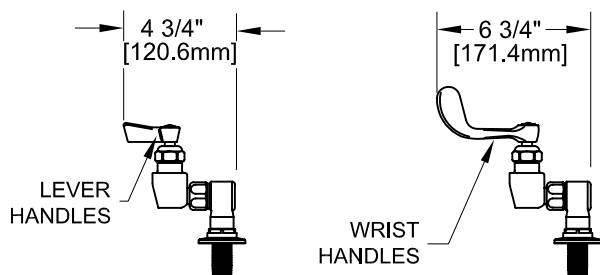

4" DECKMOUNT FAUCET W/ LEVER HANDLES

4" DECKMOUNT FAUCET W/ WRIST HANDLES

SIDE VIEW:

ROUGH-IN:

PRODUCT NAME: STAINLESS STEEL
4" DECK MOUNT FAUCETS

MODEL:

- 53805 W/ 6" SWING SPOUT W/ 7" DJ & LEVER HANDLES
- 53813 W/ 8" SWING SPOUT W/ 7" DJ & LEVER HANDLES
- 53821 W/ 10" SWING SPOUT W/ 7" DJ & LEVER HANDLES
- 53848 W/ 12" SWING SPOUT W/ 7" DJ & LEVER HANDLES
- 53856 W/ 14" SWING SPOUT W/ 7" DJ & LEVER HANDLES
- 53864 W/ 16" SWING SPOUT W/ 7" DJ & LEVER HANDLES
- 58629 W/ 6" SWING SPOUT W/ 7" DJ & WRIST HANDLES
- 58637 W/ 8" SWING SPOUT W/ 7" DJ & WRIST HANDLES
- 58645 W/ 10" SWING SPOUT W/ 7" DJ & WRIST HANDLES
- 58653 W/ 12" SWING SPOUT W/ 7" DJ & WRIST HANDLES
- 58661 W/ 14" SWING SPOUT W/ 7" DJ & WRIST HANDLES
- 58688 W/ 16" SWING SPOUT W/ 7" DJ & WRIST HANDLES

FEATURES

CONTROL VALVE

- * 4" DECK MOUNT
- * STAINLESS STEEL CONSTRUCTION
- * SWIVELLING SEAT DISKS
- * HOT SIDE STEM - RIGHT HAND
- * COLD SIDE STEM - LEFT HAND
- * LEVER HANDLES OR WRIST HANDLES
- * SWING SPOUT

SYSTEM LIMITS

- * TEMP: 40°F MIN. TO 140°F MAX.

SHIPPING WEIGHT

- * 6.0 LBS

* NSF 61-9 APPROVED & LISTED

www.truesdail.com

MODELS	DIM "A"	DIM "B"	DIM "C"
53805 58629	5-3/4" [146.05mm]	9-3/8" [244.48mm]	6" [152mm]
53813 58637	6-7/16" [163.51mm]	10-1/16" [255.58mm]	8" [204mm]
53821 58645	7-1/16" [179.38mm]	10-11/16" [271.46mm]	10" [254mm]
53848 58653	7-3/4" [196.85mm]	11-3/8" [295.27mm]	12" [305mm]
53856 58661	8-5/16" [211mm]	11-15/16" [303.21mm]	14" [356mm]
53864 58688	9" [228.6mm]	12-9/16" [319.08mm]	16" [406mm]