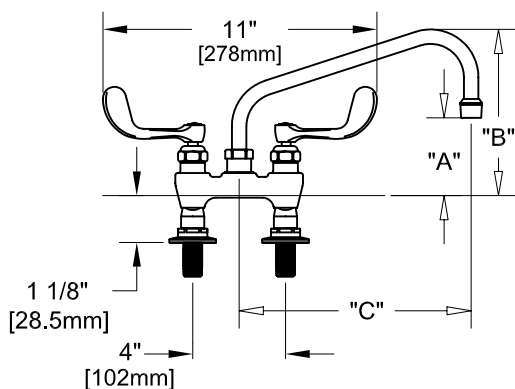

4" DECK MOUNT FAUCET W/ LEVER HANDLES

4" DECK MOUNT FAUCET W/ WRIST HANDLES

SIDE VIEW:

ROUGH-IN:

PRODUCT NAME: STAINLESS STEEL  
4" DECK MOUNT FAUCETS

MODEL:

- 53740 W/ 6" SWING SPOUT W/ LEVER HANDLES
- 53759 W/ 8" SWING SPOUT W/ LEVER HANDLES
- 53767 W/ 10" SWING SPOUT W/ LEVER HANDLES
- 53775 W/ 12" SWING SPOUT W/ LEVER HANDLES
- 53783 W/ 14" SWING SPOUT W/ LEVER HANDLES
- 53791 W/ 16" SWING SPOUT W/ LEVER HANDLES
- 58564 W/ 6" SWING SPOUT W/ WRIST HANDLES
- 58572 W/ 8" SWING SPOUT W/ WRIST HANDLES
- 58580 W/ 10" SWING SPOUT W/ WRIST HANDLES
- 58599 W/ 12" SWING SPOUT W/ WRIST HANDLES
- 58602 W/ 14" SWING SPOUT W/ WRIST HANDLES
- 58610 W/ 16" SWING SPOUT W/ WRIST HANDLES

FEATURES

CONTROL VALVE

- \* 4" DECK MOUNT
- \* STAINLESS STEEL CONSTRUCTION
- \* SWIVELLING SEAT DISKS
- \* HOT SIDE STEM - RIGHT HAND
- \* COLD SIDE STEM - LEFT HAND
- \* LEVER HANDLES OR WRIST HANDLES
- \* SWING SPOUT

SYSTEM LIMITS

- \* TEMP: 40°F MIN. TO 140°F MAX.

SHIPPING WEIGHT

- \* 5.0 LBS

\* NSF 61-9 APPROVED & LISTED

[www.truesdail.com](http://www.truesdail.com)

MODELS	DIM "A"	DIM "B"	DIM "C"
53740 58564	2-1/4" [57mm]	5-7/8" [149mm]	6" [152mm]
53759 58572	2-1/2" [64mm]	6-3/8" [162mm]	8" [204mm]
53767 58580	3-1/8" [79mm]	6-7/8" [175mm]	10" [254mm]
53775 58599	3-3/4" [95mm]	7-3/8" [187mm]	12" [305mm]
53783 58602	4-3/8" [111mm]	8-1/4" [210mm]	14" [356mm]
53791 58610	5" [127mm]	8-7/8" [225mm]	16" [406mm]