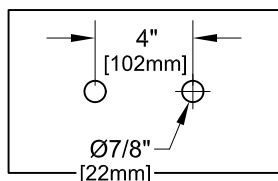

4" DECK MOUNT FAUCET W/ LEVER HANDLES

4" DECK MOUNT FAUCET W/ WRIST HANDLES

SIDE VIEW:

ROUGH-IN:

PRODUCT NAME: STAINLESS STEEL  
4" DECK MOUNT FAUCETS

MODEL:

- 53740 W/ 6" SWING SPOUT W/ LEVER HANDLES
- 53759 W/ 8" SWING SPOUT W/ LEVER HANDLES
- 53767 W/ 10" SWING SPOUT W/ LEVER HANDLES
- 53775 W/ 12" SWING SPOUT W/ LEVER HANDLES
- 53783 W/ 14" SWING SPOUT W/ LEVER HANDLES
- 53791 W/ 16" SWING SPOUT W/ LEVER HANDLES
- 58564 W/ 6" SWING SPOUT W/ WRIST HANDLES
- 58572 W/ 8" SWING SPOUT W/ WRIST HANDLES
- 58580 W/ 10" SWING SPOUT W/ WRIST HANDLES
- 58599 W/ 12" SWING SPOUT W/ WRIST HANDLES
- 58602 W/ 14" SWING SPOUT W/ WRIST HANDLES
- 58610 W/ 16" SWING SPOUT W/ WRIST HANDLES

FEATURES

CONTROL VALVE

- \* 4" DECK MOUNT
- \* STAINLESS STEEL CONSTRUCTION
- \* SWIVELLING SEAT DISKS
- \* HOT SIDE STEM - RIGHT HAND
- \* COLD SIDE STEM - LEFT HAND
- \* LEVER HANDLES OR WRIST HANDLES
- \* SWING SPOUT

SYSTEM LIMITS

- \* TEMP: 40°F MIN. TO 140°F MAX.

SHIPPING WEIGHT

- \* 5.0 LBS

\* NSF 61-9 APPROVED & LISTED

[www.truesdail.com](http://www.truesdail.com)

MODELS	DIM "A"	DIM "B"	DIM "C"
53740 58564	2-1/4" [57mm]	5-7/8" [149mm]	6" [152mm]
53759 58572	2-1/2" [64mm]	6-3/8" [162mm]	8" [204mm]
53767 58580	3-1/8" [79mm]	6-7/8" [175mm]	10" [254mm]
53775 58599	3-3/4" [95mm]	7-3/8" [187mm]	12" [305mm]
53783 58602	4-3/8" [111mm]	8-1/4" [210mm]	14" [356mm]
53791 58610	5" [127mm]	8-7/8" [225mm]	16" [406mm]