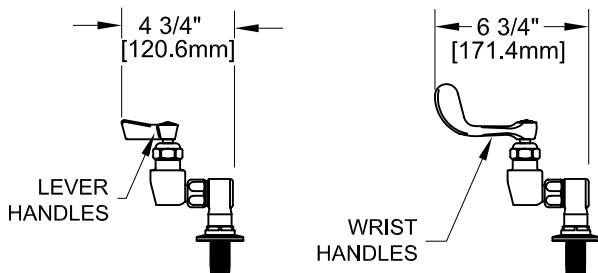

4" DECK MOUNT FAUCET W/ LEVER HANDLES

4" DECK MOUNT FAUCET W/ WRIST HANDLES

SIDE VIEW:

ROUGH-IN:

PRODUCT NAME: STAINLESS STEEL  
4" DECK MOUNT FAUCETS

MODEL:

- 53740 W/ 6" SWING SPOUT W/ LEVER HANDLES
- 53759 W/ 8" SWING SPOUT W/ LEVER HANDLES
- 53767 W/ 10" SWING SPOUT W/ LEVER HANDLES
- 53775 W/ 12" SWING SPOUT W/ LEVER HANDLES
- 53783 W/ 14" SWING SPOUT W/ LEVER HANDLES
- 53791 W/ 16" SWING SPOUT W/ LEVER HANDLES
- 58564 W/ 6" SWING SPOUT W/ WRIST HANDLES
- 58572 W/ 8" SWING SPOUT W/ WRIST HANDLES
- 58580 W/ 10" SWING SPOUT W/ WRIST HANDLES
- 58599 W/ 12" SWING SPOUT W/ WRIST HANDLES
- 58602 W/ 14" SWING SPOUT W/ WRIST HANDLES
- 58610 W/ 16" SWING SPOUT W/ WRIST HANDLES

FEATURES

CONTROL VALVE

- \* 4" DECK MOUNT
- \* STAINLESS STEEL CONSTRUCTION
- \* SWIVELLING SEAT DISKS
- \* HOT SIDE STEM - RIGHT HAND
- \* COLD SIDE STEM - LEFT HAND
- \* LEVER HANDLES OR WRIST HANDLES
- \* SWING SPOUT

SYSTEM LIMITS

- \* TEMP: 40°F MIN. TO 140°F MAX.

SHIPPING WEIGHT

- \* 5.0 LBS

\* NSF 61-9 APPROVED & LISTED

[www.truesdail.com](http://www.truesdail.com)

MODELS	DIM "A"	DIM "B"	DIM "C"
53740 58564	2-1/4" [57mm]	5-7/8" [149mm]	6" [152mm]
53759 58572	2-1/2" [64mm]	6-3/8" [162mm]	8" [204mm]
53767 58580	3-1/8" [79mm]	6-7/8" [175mm]	10" [254mm]
53775 58599	3-3/4" [95mm]	7-3/8" [187mm]	12" [305mm]
53783 58602	4-3/8" [111mm]	8-1/4" [210mm]	14" [356mm]
53791 58610	5" [127mm]	8-7/8" [225mm]	16" [406mm]