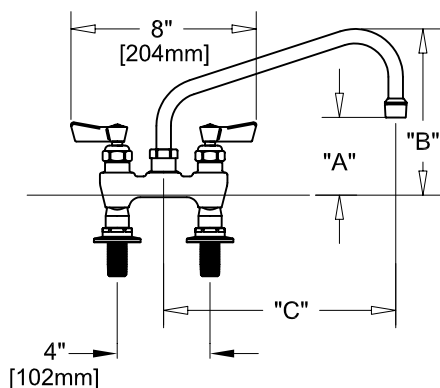

4" DECK MOUNT FAUCET W/ LEVER HANDLES

4" DECK MOUNT FAUCET W/ WRIST HANDLES

SIDE VIEW:

ROUGH-IN:

PRODUCT NAME: STAINLESS STEEL  
4" DECK MOUNT FAUCETS

MODEL:

- 53740 W/ 6" SWING SPOUT W/ LEVER HANDLES
- 53759 W/ 8" SWING SPOUT W/ LEVER HANDLES
- 53767 W/ 10" SWING SPOUT W/ LEVER HANDLES
- 53775 W/ 12" SWING SPOUT W/ LEVER HANDLES
- 53783 W/ 14" SWING SPOUT W/ LEVER HANDLES
- 53791 W/ 16" SWING SPOUT W/ LEVER HANDLES
- 58564 W/ 6" SWING SPOUT W/ WRIST HANDLES
- 58572 W/ 8" SWING SPOUT W/ WRIST HANDLES
- 58580 W/ 10" SWING SPOUT W/ WRIST HANDLES
- 58599 W/ 12" SWING SPOUT W/ WRIST HANDLES
- 58602 W/ 14" SWING SPOUT W/ WRIST HANDLES
- 58610 W/ 16" SWING SPOUT W/ WRIST HANDLES

FEATURES

CONTROL VALVE

- \* 4" DECK MOUNT
- \* STAINLESS STEEL CONSTRUCTION
- \* SWIVELLING SEAT DISKS
- \* HOT SIDE STEM - RIGHT HAND
- \* COLD SIDE STEM - LEFT HAND
- \* LEVER HANDLES OR WRIST HANDLES
- \* SWING SPOUT

SYSTEM LIMITS

- \* TEMP: 40°F MIN. TO 140°F MAX.

SHIPPING WEIGHT

- \* 5.0 LBS

\* NSF 61-9 APPROVED & LISTED

[www.truesdail.com](http://www.truesdail.com)

MODELS	DIM "A"	DIM "B"	DIM "C"
53740 58564	2-1/4" [57mm]	5-7/8" [149mm]	6" [152mm]
53759 58572	2-1/2" [64mm]	6-3/8" [162mm]	8" [204mm]
53767 58580	3-1/8" [79mm]	6-7/8" [175mm]	10" [254mm]
53775 58599	3-3/4" [95mm]	7-3/8" [187mm]	12" [305mm]
53783 58602	4-3/8" [111mm]	8-1/4" [210mm]	14" [356mm]
53791 58610	5" [127mm]	8-7/8" [225mm]	16" [406mm]