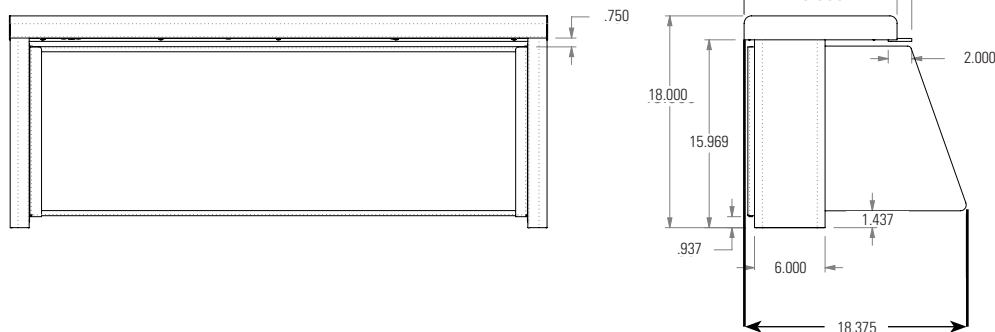

FOODSHIELD - DESIGNER SERIES

- ☐ TS560-32
- ☐ TS560-46
- ☐ TS560-60 Full Service Style - Stainless Steel Top
- ☐ TS560-74
- ☐ TS560-88

DIMENSIONS:

Full Service - w/adjustable front glass, stainless steel top or painted, painted or stainless end panels

Freight Class: 125

Model	Length		Height		Width		Weight		Cube ft. Crated
	in.	cm	in.	cm	in.	cm	lbs.	kg	
TS560-32	32	81.3	18	45.7	18.375	46.7	54	24.6	8.3
TS560-46	46	116.8	18	45.7	18.375	46.7	62	28.2	11.4
TS560-60	60	152.4	18	45.7	18.375	46.7	82	37.3	14.5
TS560-74	74	188.0	18	45.7	18.375	46.7	112	50.9	17.5
TS560-88	88	223.5	18	45.7	18.375	46.7	137	62.3	20.6

DUKE MANUFACTURING CO.

2305 N. Broadway
St. Louis, MO 63102

800.735.3853 Toll Free
800.231.1130 In Missouri
314.231.5074 Fax
www.dukemfg.com

Specification subject to change