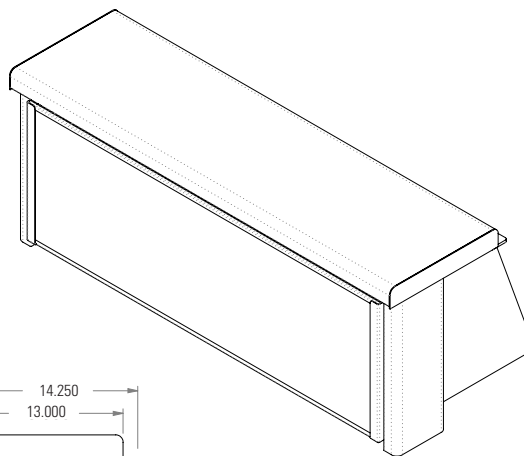

FOODSHIELD - DESIGNER SERIES

- ☐ TS560-32
- ☐ TS560-46
- ☐ TS560-60 Full Service Style - Stainless Steel Top
- ☐ TS560-74
- ☐ TS560-88

DIMENSIONS:

Full Service - w/adjustable front glass, stainless steel top or painted, painted or stainless end panels

Freight Class: 125

Model	Length		Height		Width		Weight		Cube ft. Crated
	in.	cm	in.	cm	in.	cm	lbs.	kg	
TS560-32	32	81.3	18	45.7	18.375	46.7	54	24.6	8.3
TS560-46	46	116.8	18	45.7	18.375	46.7	62	28.2	11.4
TS560-60	60	152.4	18	45.7	18.375	46.7	82	37.3	14.5
TS560-74	74	188.0	18	45.7	18.375	46.7	112	50.9	17.5
TS560-88	88	223.5	18	45.7	18.375	46.7	137	62.3	20.6

DUKE MANUFACTURING CO.

2305 N. Broadway
St. Louis, MO 63102

800.735.3853 Toll Free
800.231.1130 In Missouri
314.231.5074 Fax
www.dukemfg.com

Specification subject to change