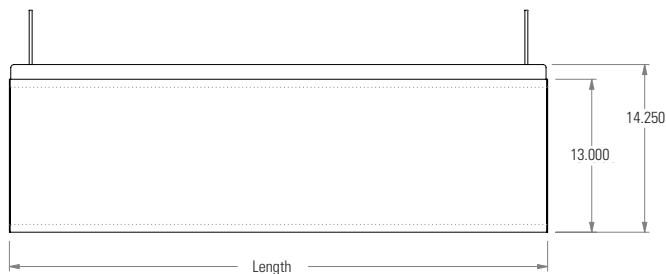

FOODSHIELD - DESIGNER SERIES

- ☐ TS560-32
- ☐ TS560-46
- ☐ TS560-60 Full Service Style - Stainless Steel Top
- ☐ TS560-74
- ☐ TS560-88

DIMENSIONS:

Full Service - w/adjustable front glass, stainless steel top or painted, painted or stainless end panels

Freight Class: 125

Model	Length		Height		Width		Weight		Cube ft. Crated
	in.	cm	in.	cm	in.	cm	lbs.	kg	
TS560-32	32	81.3	18	45.7	18.375	46.7	54	24.6	8.3
TS560-46	46	116.8	18	45.7	18.375	46.7	62	28.2	11.4
TS560-60	60	152.4	18	45.7	18.375	46.7	82	37.3	14.5
TS560-74	74	188.0	18	45.7	18.375	46.7	112	50.9	17.5
TS560-88	88	223.5	18	45.7	18.375	46.7	137	62.3	20.6

DUKE MANUFACTURING CO.

2305 N. Broadway
St. Louis, MO 63102

800.735.3853 Toll Free
800.231.1130 In Missouri
314.231.5074 Fax
www.dukemfg.com

Specification subject to change