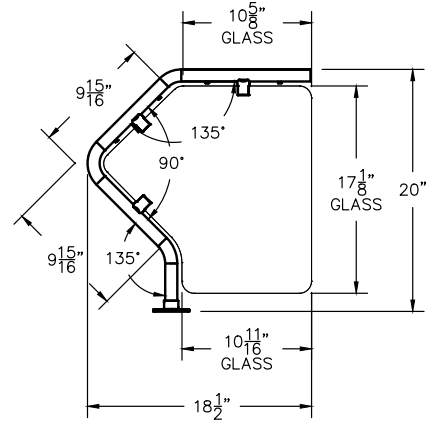

Approval Stamp(s):

PRODUCT INFORMATION:

PROJECT: _____

ITEM: _____

QUANTITY: _____

MODEL: Foodshield - Self Serve Shelf - One Sided
Fits: Thurmaduke, Insignia, Expressions Serving Systems

- TS480-32
 - TS480-46
 - TS480-60
 - TS480-74
 - TS480-88
- Single shelf & sloped guard
20" high

GUARDS:

- 1/4" or 3/8" tempered clear glass with polished edges and rounded corners
- Tempered glass enclosures both ends

SIZES:

- All units available in following lengths
31-1/4", 45-1/4", 59-1/4", 73-1/4", 87-1/4"

Single shelf & sloped guard
20" high

NOTE: END GLASS IS 1/4" THICK
1/4" GLASS (MAX SPAN 40")
3/8" GLASS (MAX SPAN 60")

DIMENSIONS:

Freight Class: 125

Model	Length		Height		Width		Weight		Cube ft. Crated
	in	cm	in.	cm	in.	cm	lbs.	kg	
TS480-32	31-1/4	79.4	20	50.8	18.4	46.7	38	17.2	18
TS480-46	45-1/4	114.9	20	50.8	18.4	46.7	46	20.9	21
TS480-60	59-1/4	150.4	20	50.8	18.4	46.7	66	29.9	31
TS480-74	73-1/4	186.1	20	50.8	18.4	46.7	96	43.5	45
TS480-88	87-1/4	221.6	20	50.8	18.4	46.7	116	52.6	54