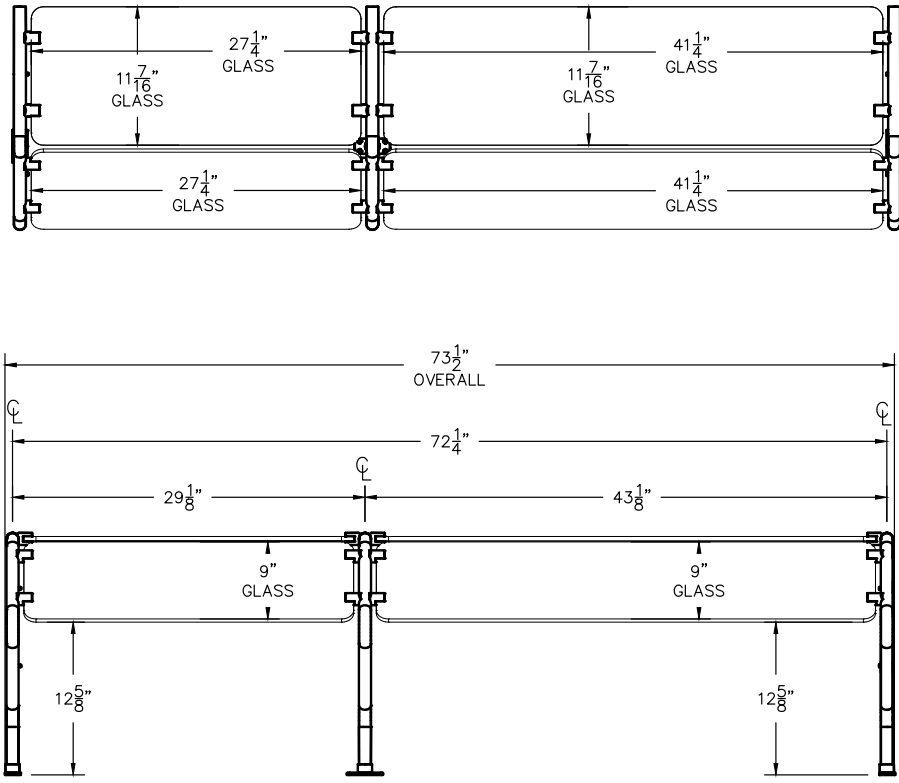

GUARDS:

- 1/4" or 3/8" tempered clear glass with polished edges and rounded corners
- Tempered glass enclosures both ends

SIZES:

- All units available in following lengths
31-1/4", 45-1/4", 59-1/4", 73-1/4", 87-1/4"

Single shelf & sloped guard
20" high

NOTE: END GLASS IS 1/4" THICK
1/4" GLASS (MAX SPAN 40")
3/8" GLASS (MAX SPAN 60")

DIMENSIONS:

Freight Class: 125

Model	Length		Height		Width		Weight		Cube ft. Crated
	in	cm	in.	cm	in.	cm	lbs.	kg	
TS480-32	31-1/4	79.4	20	50.8	18.4	46.7	38	17.2	18
TS480-46	45-1/4	114.9	20	50.8	18.4	46.7	46	20.9	21
TS480-60	59-1/4	150.4	20	50.8	18.4	46.7	66	29.9	31
TS480-74	73-1/4	186.1	20	50.8	18.4	46.7	96	43.5	45
TS480-88	87-1/4	221.6	20	50.8	18.4	46.7	116	52.6	54