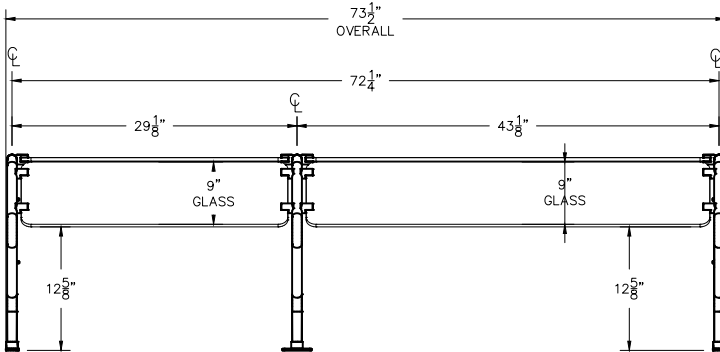

GUARDS:

- 1/4" or 3/8" tempered clear glass with polished edges and rounded corners
- Tempered glass enclosures both ends

SIZES:

- All units available in following lengths
 31-1/4", 45-1/4", 59-1/4", 73-1/4", 87-1/4"

FOODSHIELD - CONTEMPORARY SERIES

- TS480-32-DS
- TS480-46-DS
- TS480-60-DS
- TS480-74-DS
- TS480-88-DS

Single shelf & guard both sides

NOTE: END GLASS IS 1/4" THICK
 1/4" GLASS (MAX SPAN 40")
 3/8" GLASS (MAX SPAN 60")

DIMENSIONS:

Freight Class: 125

Model	Length		Height		Width		Weight		Cube ft. Crated
	in	cm	in.	cm	in.	cm	lbs.	kg	
TS480-32-DS	31-1/4	79.4	20	50.8	36.8	93.5	50	22.7	23
TS480-46-DS	45-1/4	114.9	20	50.8	36.8	93.5	65	29.5	30
TS480-60-DS	59-1/4	150.4	20	50.8	36.8	93.5	80	36.3	36
TS480-74-DS	73-1/4	186.1	20	50.8	36.8	93.5	100	45.4	46
TS480-88-DS	87-1/4	221.6	20	50.8	36.8	93.5	125	56.7	57