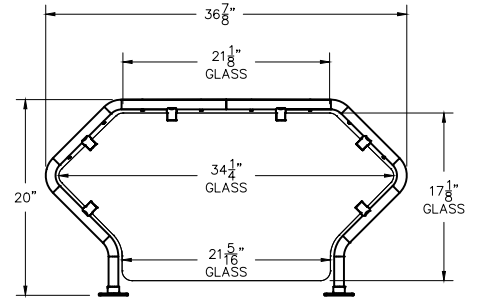

GUARDS:

- 1/4" or 3/8" tempered clear glass with polished edges and rounded corners
- Tempered glass enclosures both ends

SIZES:

- All units available in following lengths
 31-1/4", 45-1/4", 59-1/4", 73-1/4", 87-1/4"

FOODSHIELD - CONTEMPORARY SERIES

- TS480-32-DS
- TS480-46-DS
- TS480-60-DS
- TS480-74-DS
- TS480-88-DS

Single shelf & guard both sides

NOTE: END GLASS IS 1/4" THICK
 1/4" GLASS (MAX SPAN 40")
 3/8" GLASS (MAX SPAN 60")

DIMENSIONS:

Freight Class: 125

Model	Length		Height		Width		Weight		Cube ft. Crated
	in	cm	in.	cm	in.	cm	lbs.	kg	
TS480-32-DS	31-1/4	79.4	20	50.8	36.8	93.5	50	22.7	23
TS480-46-DS	45-1/4	114.9	20	50.8	36.8	93.5	65	29.5	30
TS480-60-DS	59-1/4	150.4	20	50.8	36.8	93.5	80	36.3	36
TS480-74-DS	73-1/4	186.1	20	50.8	36.8	93.5	100	45.4	46
TS480-88-DS	87-1/4	221.6	20	50.8	36.8	93.5	125	56.7	57