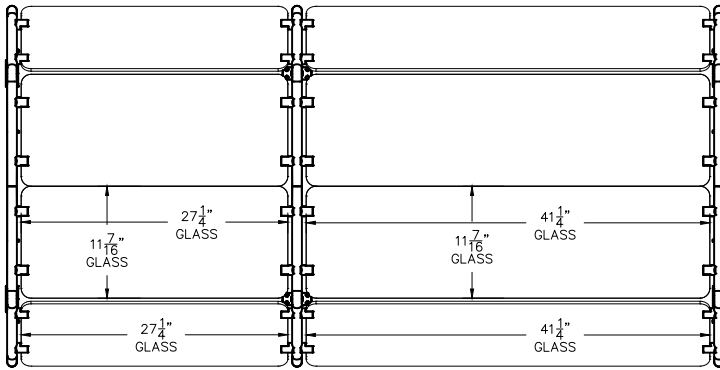

GUARDS:

- 1/4" or 3/8" tempered clear glass with polished edges and rounded corners
- Tempered glass enclosures both ends

SIZES:

- All units available in following lengths
 31-1/4", 45-1/4", 59-1/4", 73-1/4", 87-1/4"

FOODSHIELD - CONTEMPORARY SERIES

- TS480-32-DS
- TS480-46-DS
- TS480-60-DS
- TS480-74-DS
- TS480-88-DS

Single shelf & guard both sides

NOTE: END GLASS IS 1/4" THICK
 1/4" GLASS (MAX SPAN 40")
 3/8" GLASS (MAX SPAN 60")

DIMENSIONS:

Freight Class: 125

Model	Length		Height		Width		Weight		Cube ft. Crated
	in	cm	in.	cm	in.	cm	lbs.	kg	
TS480-32-DS	31-1/4	79.4	20	50.8	36.8	93.5	50	22.7	23
TS480-46-DS	45-1/4	114.9	20	50.8	36.8	93.5	65	29.5	30
TS480-60-DS	59-1/4	150.4	20	50.8	36.8	93.5	80	36.3	36
TS480-74-DS	73-1/4	186.1	20	50.8	36.8	93.5	100	45.4	46
TS480-88-DS	87-1/4	221.6	20	50.8	36.8	93.5	125	56.7	57