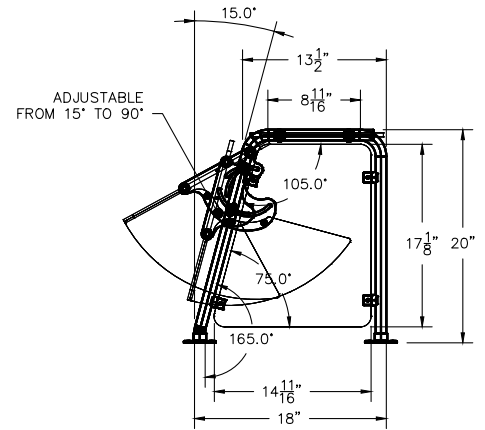

GUARDS:

- 1/4" or 3/8" tempered clear glass with polished edges and rounded corners
- Tempered glass enclosures both ends

SIZES:

- All units available in following lengths
 31-1/4", 45-1/4", 59-1/4", 73-1/4", 87-1/4"

FOODSHIELD - CONTEMPORARY SERIES

- TS461-32
- TS461-46
- TS461-60
- TS461-74
- TS461-88

Single shelf & adjustable glass, sloped guard 20" high

NOTE: END GLASS IS 1/4" THICK
 1/4" GLASS (MAX SPAN 40")
 3/8" GLASS (MAX SPAN 60")

DIMENSIONS:

Freight Class: 125

Model	Length		Height		Width		Weight		Cube ft. Crated
	in	cm	in.	cm	in.	cm	lbs.	kg	
TS461-32	31-1/4	79.4	20	50.8	18	46	40	18.1	18
TS461-46	45-1/4	114.9	20	50.8	18	46	48	21.8	21
TS461-60	59-1/4	150.4	20	50.8	18	46	68	30.8	31
TS461-74	73-1/4	186.1	20	50.8	18	46	98	44.5	45
TS461-88	87-1/4	221.6	20	50.8	18	46	118	53.5	54