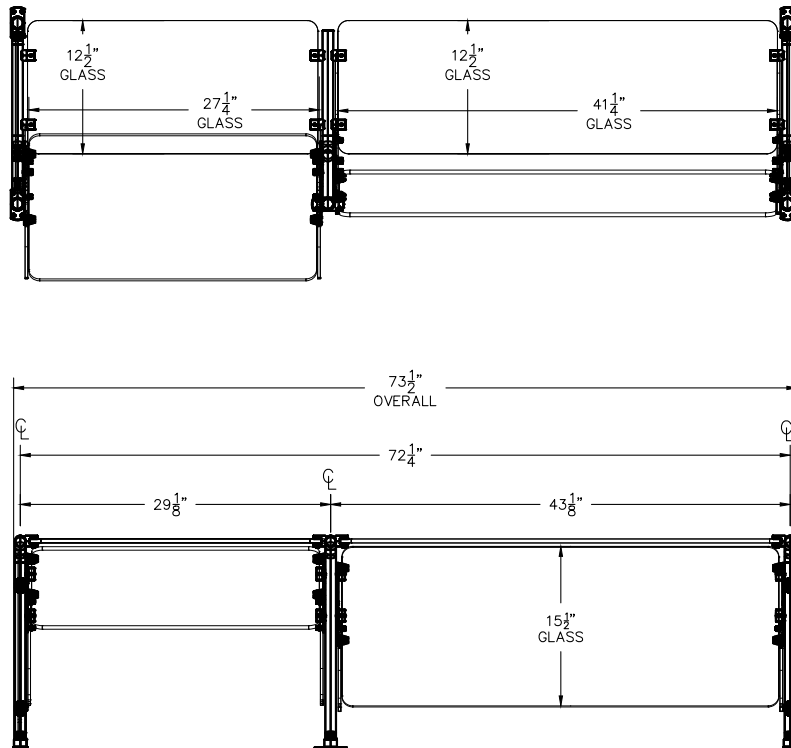

GUARDS:

- 1/4" or 3/8" tempered clear glass with polished edges and rounded corners
- Tempered glass enclosures both ends

SIZES:

- All units available in following lengths
 31-1/4", 45-1/4", 59-1/4", 73-1/4", 87-1/4"

FOODSHIELD - CONTEMPORARY SERIES

- TS461-32
- TS461-46
- TS461-60
- TS461-74
- TS461-88

Single shelf & adjustable glass, sloped guard 20" high

NOTE: END GLASS IS 1/4" THICK
 1/4" GLASS (MAX SPAN 40")
 3/8" GLASS (MAX SPAN 60")

DIMENSIONS:

Freight Class: 125

Model	Length		Height		Width		Weight		Cube ft. Crated
	in	cm	in.	cm	in.	cm	lbs.	kg	
TS461-32	31-1/4	79.4	20	50.8	18	46	40	18.1	18
TS461-46	45-1/4	114.9	20	50.8	18	46	48	21.8	21
TS461-60	59-1/4	150.4	20	50.8	18	46	68	30.8	31
TS461-74	73-1/4	186.1	20	50.8	18	46	98	44.5	45
TS461-88	87-1/4	221.6	20	50.8	18	46	118	53.5	54