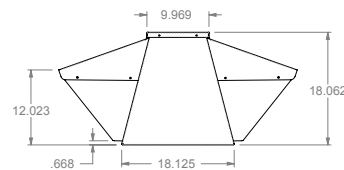

Standard Buffet Shelves - 1 Sided

639/639-1SN

**ONE SIDE**

**BOTH SIDES**

DIMENSIONS:  
Standard Buffet Shelves

Freight Class: 65

Model		Length		Shelf Width		Height		Cube ft. Crated	Standard		With Extras approx.	
Standard	With Extras*	in.	cm	in.	cm	in.	cm		lbs.	kg	lbs.	kg
636/636-1SN	736 FL, HT, BL	30-7/32	76.8	10	25.4	18	45.7	7.7	38	17.3	55	25.0
637/637-1SN	737 FL, HT, BL	44-7/32	112.3	10	25.4	18	45.7	10.6	50	22.7	74	33.6
638/638-1SN	738 FL, HT, BL	58-7/32	147.9	10	25.4	18	45.7	13.6	62	28.2	95	43.2
639/639-1SN	739 FL, HT, BL	72-7/32	183.6	10	25.4	18	45.7	16.5	80	36.4	113	51.4