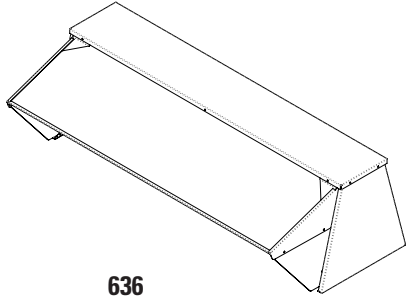

Your Solutions Partner

Specifications

F.O.B Sedalia, Missouri 65301

636

OPTIONS:

- Radiant Heat Rods (HT) Specify Voltage
- Fluorescent Lights (FL)
- Bullet-type Heat Lamps (BL)
- Bullet-type Incandescent Lamps (BI)

Agency Listings:

DUKE MANUFACTURING CO.
2305 N. Broadway
St. Louis, MO 63102

800.735.3853 Toll Free
314.231.5074 Fax
www.dukemfg.com

Approval Stamp(s):

PRODUCT INFORMATION:

PROJECT: _____

ITEM: _____

QUANTITY: _____

MODEL: Foodshield - Standard Buffet Shelves

Fits: Aeroserv Steamtables

- ☐ 636/636-1SN
- ☐ 637/637-1SN   Standard Buffet Shelves - 2 Sided/
- ☐ 638/638-1SN   Standard Buffet Shelves - 1 Sided
- ☐ 639/639-1SN

SHELVES:

- Heavy gauge stainless steel with edges flanged down

FRAMES:

- Solid stainless steel ends

GUARDS:

- Glass guards, stainless trim/brackets/ends
- Clear acrylic enclosures both ends

SIZES:

- All units available in following lengths
  30-7/32", 44-7/32", 58-7/32", 72-7/32"

SHORT FORM SPECIFICATIONS:

Foodshield -63x Series Constructed of stainless steel top with edges flanged down. Supported by solid stainless steel ends. 1/4" tempered glass shield available one sided or buffet with acrylic side shields on ends. Radiant heat rods, fluorescent lights, or bullet-type heat lamps are available.

NSF Updates: (1) Bracket length and height change (2) Front glass height change (3) added plexi side guard