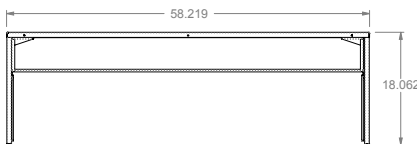

**NSF Updates:** (1) Bracket length and height change (2) Front glass height change (3) added plexi side guard

**FOODSHIELD - SHELVES**

636/636-1SN

637/637-1SN

Standard Buffet Shelves - 2 Sided/

638/638-1SN

Standard Buffet Shelves - 1 Sided

639/639-1SN

**ONE SIDE**

**BOTH SIDES**

DIMENSIONS:  
Standard Buffet Shelves

Freight Class: 65

Model		Length		Shelf Width		Height		Cube ft. Crated	Standard		With Extras approx.	
Standard	With Extras*	in.	cm	in.	cm	in.	cm		lbs.	kg	lbs.	kg
636/636-1SN	736 FL, HT, BL	30-7/32	76.8	10	25.4	18	45.7	7.7	38	17.3	55	25.0
637/637-1SN	737 FL, HT, BL	44-7/32	112.3	10	25.4	18	45.7	10.6	50	22.7	74	33.6
638/638-1SN	738 FL, HT, BL	58-7/32	147.9	10	25.4	18	45.7	13.6	62	28.2	95	43.2
639/639-1SN	739 FL, HT, BL	72-7/32	183.6	10	25.4	18	45.7	16.5	80	36.4	113	51.4