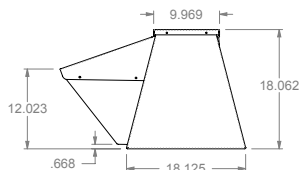

#### SIZES:

- All units available in following lengths  
 30-7/32", 44-7/32", 58-7/32", 72-7/32"

**NSF Updates:** (1) Bracket length and height change (2) Front glass height change (3) added plexi side guard

**FOODSHIELD - SHELVES**

636/636-1SN

637/637-1SN

Standard Buffet Shelves - 2 Sided/

638/638-1SN

Standard Buffet Shelves - 1 Sided

639/639-1SN

**ONE SIDE**

**BOTH SIDES**

DIMENSIONS:  
Standard Buffet Shelves

Freight Class: 65

Model		Length		Shelf Width		Height		Cube ft. Crated	Standard		With Extras approx.	
Standard	With Extras*	in.	cm	in.	cm	in.	cm		lbs.	kg	lbs.	kg
636/636-1SN	736 FL, HT, BL	30-7/32	76.8	10	25.4	18	45.7	7.7	38	17.3	55	25.0
637/637-1SN	737 FL, HT, BL	44-7/32	112.3	10	25.4	18	45.7	10.6	50	22.7	74	33.6
638/638-1SN	738 FL, HT, BL	58-7/32	147.9	10	25.4	18	45.7	13.6	62	28.2	95	43.2
639/639-1SN	739 FL, HT, BL	72-7/32	183.6	10	25.4	18	45.7	16.5	80	36.4	113	51.4