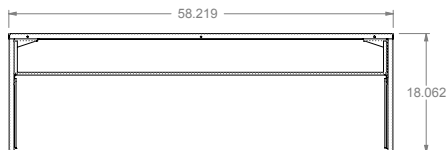

**NSF Updates:** (1) Bracket length and height change (2) Front glass height change (3) added plexi side guard

**FOODSHIELD - SHELVES**

636/636-1SN

637/637-1SN

Standard Buffet Shelves - 2 Sided/

638/638-1SN

Standard Buffet Shelves - 1 Sided

639/639-1SN

**ONE SIDE**

**BOTH SIDES**

DIMENSIONS:  
Standard Buffet Shelves

Freight Class: 65

Model		Length		Shelf Width		Height		Cube ft. Crated	Standard		With Extras approx.	
Standard	With Extras*	in.	cm	in.	cm	in.	cm		lbs.	kg	lbs.	kg
636/636-1SN	736 FL, HT, BL	30-7/32	76.8	10	25.4	18	45.7	7.7	38	17.3	55	25.0
637/637-1SN	737 FL, HT, BL	44-7/32	112.3	10	25.4	18	45.7	10.6	50	22.7	74	33.6
638/638-1SN	738 FL, HT, BL	58-7/32	147.9	10	25.4	18	45.7	13.6	62	28.2	95	43.2
639/639-1SN	739 FL, HT, BL	72-7/32	183.6	10	25.4	18	45.7	16.5	80	36.4	113	51.4