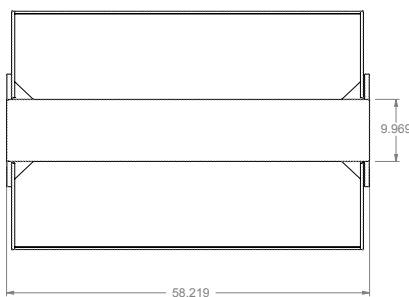

#### SIZES:

- All units available in following lengths  
 30-7/32", 44-7/32", 58-7/32", 72-7/32"

**NSF Updates:** (1) Bracket length and height change (2) Front glass height change (3) added plexi side guard

**FOODSHIELD - SHELVES**

636/636-1SN

637/637-1SN

Standard Buffet Shelves - 2 Sided/

638/638-1SN

Standard Buffet Shelves - 1 Sided

639/639-1SN

**ONE SIDE**

**BOTH SIDES**

DIMENSIONS:  
Standard Buffet Shelves

Freight Class: 65

Model		Length		Shelf Width		Height		Cube ft. Crated	Standard		With Extras approx.	
Standard	With Extras*	in.	cm	in.	cm	in.	cm		lbs.	kg	lbs.	kg
636/636-1SN	736 FL, HT, BL	30-7/32	76.8	10	25.4	18	45.7	7.7	38	17.3	55	25.0
637/637-1SN	737 FL, HT, BL	44-7/32	112.3	10	25.4	18	45.7	10.6	50	22.7	74	33.6
638/638-1SN	738 FL, HT, BL	58-7/32	147.9	10	25.4	18	45.7	13.6	62	28.2	95	43.2
639/639-1SN	739 FL, HT, BL	72-7/32	183.6	10	25.4	18	45.7	16.5	80	36.4	113	51.4