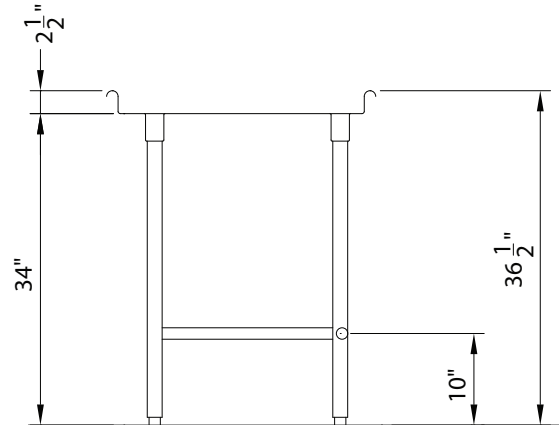

TOP:

- 16 gauge, 300 Series stainless steel
- 1-1/4" rolled rim - 2-1/2" high on front and side

LEGS:

- 16 gauge stainless steel - 1-5/8" OD tubing
- Stainless steel gusset
- 1" adjustable stainless steel bullet feet

CROSSRAILS:

- 16 gauge stainless steel - 1-1/4" OD tubing
- Welded to legs

SHORT FORM SPECIFICATIONS:

Duke Aerohot Dishtables - Island Sorting Table. Top shall be constructed of 16 gauge, 300 Series stainless steel. 1-1/4" rolled rim on top, with 2-1/2" high edge on front and sides. Legs to be 16 gauge stainless steel of 1-5/8" OD tubing with stainless gusset and 1" adjustable stainless steel bullet feet. Unit to be supplied with crossrails of 16 gauge stainless steel of 1-1/4" OD tubing which are to be welded to legs for rigidity.

Aerohot®

DUKE DISHTABLES SORTING TABLES

Sorting Tables - Island

- STI-48 48" length unit
- STI-60 60" length unit
- STI-72 72" length unit

SERVING TABLES:

Freight Class: 85

Model	Length (L)		Width		Height		Cube ft. Crated	Weight	
	in.	cm	in.	cm	in.	cm		lbs.	kg
STI-48	48	121.9	30	76.2	36-1/2	92.7	30.4	63	28.6
STI-60	60	152.4	30	76.2	36-1/2	92.7	38.0	77	35.0
STI-72	72	182.9	30	76.2	36-1/2	92.7	45.6	83	37.7