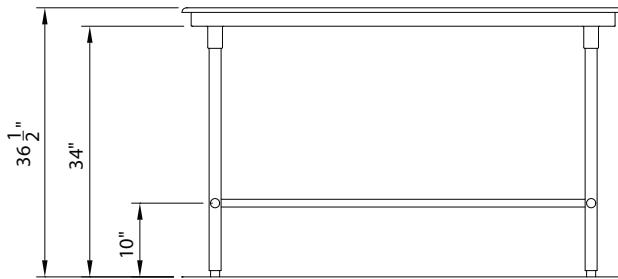

TOP:

- 16 gauge, 300 Series stainless steel
- 1-1/4" rolled rim - 2-1/2" high on front and side

LEGS:

- 16 gauge stainless steel - 1-5/8" OD tubing
- Stainless steel gusset
- 1" adjustable stainless steel bullet feet

CROSSRAILS:

- 16 gauge stainless steel - 1-1/4" OD tubing
- Welded to legs

SHORT FORM SPECIFICATIONS:

Duke Aerohot Dishtables - Island Sorting Table. Top shall be constructed of 16 gauge, 300 Series stainless steel. 1-1/4" rolled rim on top, with 2-1/2" high edge on front and sides. Legs to be 16 gauge stainless steel of 1-5/8" OD tubing with stainless gusset and 1" adjustable stainless steel bullet feet. Unit to be supplied with crossrails of 16 gauge stainless steel of 1-1/4" OD tubing which are to be welded to legs for rigidity.

Aerohot®

DUKE DISHTABLES SORTING TABLES

Sorting Tables - Island

- STI-48 48" length unit
- STI-60 60" length unit
- STI-72 72" length unit

SERVING TABLES:

Freight Class: 85

Model	Length (L)		Width		Height		Cube ft. Crated	Weight	
	in.	cm	in.	cm	in.	cm		lbs.	kg
STI-48	48	121.9	30	76.2	36-1/2	92.7	30.4	63	28.6
STI-60	60	152.4	30	76.2	36-1/2	92.7	38.0	77	35.0
STI-72	72	182.9	30	76.2	36-1/2	92.7	45.6	83	37.7