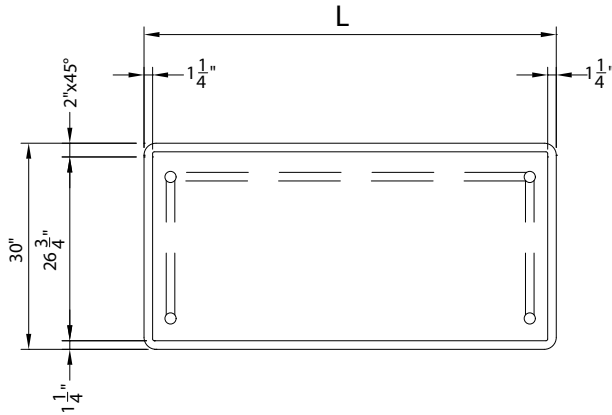

TOP:

- 16 gauge, 300 Series stainless steel
- 1-1/4" rolled rim - 2-1/2" high on front and side

LEGS:

- 16 gauge stainless steel - 1-5/8" OD tubing
- Stainless steel gusset
- 1" adjustable stainless steel bullet feet

CROSSRAILS:

- 16 gauge stainless steel - 1-1/4" OD tubing
- Welded to legs

SHORT FORM SPECIFICATIONS:

Duke Aerohot Dishtables - Island Sorting Table. Top shall be constructed of 16 gauge, 300 Series stainless steel. 1-1/4" rolled rim on top, with 2-1/2" high edge on front and sides. Legs to be 16 gauge stainless steel of 1-5/8" OD tubing with stainless gusset and 1" adjustable stainless steel bullet feet. Unit to be supplied with crossrails of 16 gauge stainless steel of 1-1/4" OD tubing which are to be welded to legs for rigidity.

Aerohot®

DUKE DISHTABLES SORTING TABLES

Sorting Tables - Island

- STI-48 48" length unit
- STI-60 60" length unit
- STI-72 72" length unit

SERVING TABLES:

Freight Class: 85

Model	Length (L)		Width		Height		Cube ft. Crated	Weight	
	in.	cm	in.	cm	in.	cm		lbs.	kg
STI-48	48	121.9	30	76.2	36-1/2	92.7	30.4	63	28.6
STI-60	60	152.4	30	76.2	36-1/2	92.7	38.0	77	35.0
STI-72	72	182.9	30	76.2	36-1/2	92.7	45.6	83	37.7