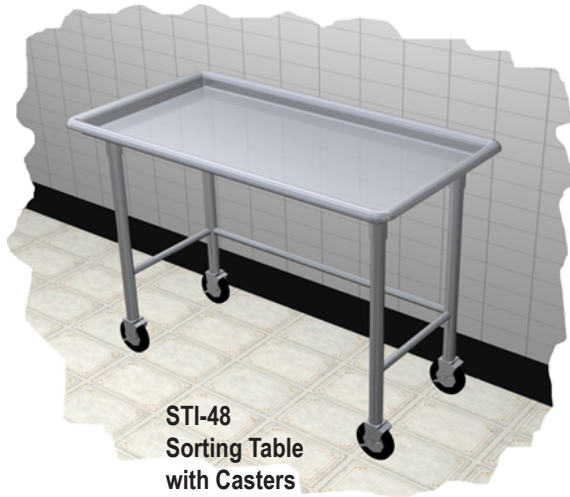

Specifications

F.O.B Sedalia, Missouri 65301

STI-48
Sorting Table
with Casters

MODIFICATIONS

- 1" brass drain - **DH-1**
- Flanged feet - **SK-19**
- Stainless steel welded lengthwise crossrail - **SK-58**
- Casters (5" dia. swivel) - **STC-1**

Approval Stamp(s):

PRODUCT INFORMATION:

PROJECT: _____
ITEM: _____
QUANTITY: _____

MODEL:

Duke Dishtables
Island Sorting Tables

Sorting Tables - Island

- STI-48** 48" length unit
- STI-60** 60" length unit
- STI-72** 72" length unit

TOP:

- 16 gauge, 300 Series stainless steel
- 1-1/4" rolled rim - 2-1/2" high on front and side

LEGS:

- 16 gauge stainless steel - 1-5/8" OD tubing
- Stainless steel gusset
- 1" adjustable stainless steel bullet feet

CROSSRAILS:

- 16 gauge stainless steel - 1-1/4" OD tubing
- Welded to legs

SHORT FORM SPECIFICATIONS:

Duke Aerohot Dishtables - Island Sorting Table. Top shall be constructed of 16 gauge, 300 Series stainless steel. 1-1/4" rolled rim on top, with 2-1/2" high edge on front and sides. Legs to be 16 gauge stainless steel of 1-5/8" OD tubing with stainless gusset and 1" adjustable stainless steel bullet feet. Unit to be supplied with crossrails of 16 gauge stainless steel of 1-1/4" OD tubing which are to be welded to legs for rigidity.