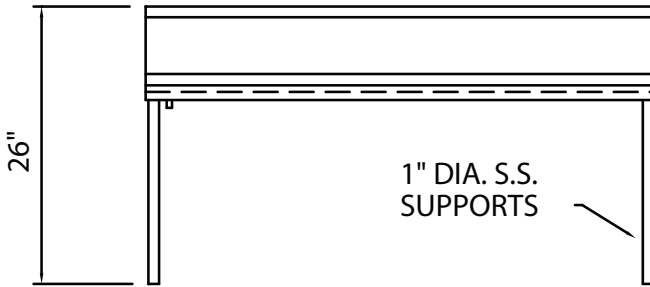

MODEL:

Duke Dishtables - Rack Shelves

Double Service Rack Shelf

- SDD-48 48" length
- SDD-60 60" length
- SDD-72 72" length
- SDD-96 96" length
- SDD-120 120" length

SHELF:

- 16 gauge, 300 Series stainless steel
- "V" shaped edge front and rear
- 14 gauge, 300 Series, solid ends
- 1" OD tubular rack rest welded to ends
- 1/2" drain

UPRIGHTS:

- 16 gauge stainless steel
- 1" OD
- Welded to S/S channel underbracing under shelf

SHORT FORM SPECIFICATIONS:

Duke Aerohot Dishtables - Double Service Rack Shelf. Shelf to be constructed of 16 gauge, 300 Series stainless steel with "V" shaped edge on front and rear. 16 gauge, 300 Series stainless steel solid ends with 1" OD tubular rack rest welded to the ends. Uprights to be of 16 gauge stainless steel, 1" OD, welded to stainless steel channel underbracing under shelf.

Aerohot®

DUKE DISHTABLES RACK SHELVES Double Service Rack Shelf

TOP VIEW

FRONT VIEW

RIGHT SIDE

Model	Length
<input type="checkbox"/> SDD-48	48" length
<input type="checkbox"/> SDD-60	60" length
<input type="checkbox"/> SDD-72	72" length
<input type="checkbox"/> SDD-96	96" length
<input type="checkbox"/> SDD-120	120" length