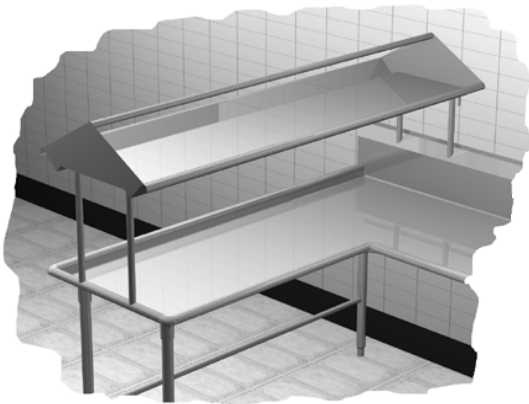

Specifications

F.O.B Sedalia, Missouri 65301

MODIFICATIONS

- Special length to fit table

SPECIAL MODIFICATIONS

Special modification may be added. Consult Accessories and Modifications specification sheet.

AGENCY LISTING:

MODEL:

Duke Dishtables - Rack Shelves

Double Service Rack Shelf

- SDD-48 48" length
- SDD-60 60" length
- SDD-72 72" length
- SDD-96 96" length
- SDD-120 120" length

SHELF:

- 16 gauge, 300 Series stainless steel
- "V" shaped edge front and rear
- 14 gauge, 300 Series, solid ends
- 1" OD tubular rack rest welded to ends
- 1/2" drain

UPRIGHTS:

- 16 gauge stainless steel
- 1" OD
- Welded to S/S channel underbracing under shelf

SHORT FORM SPECIFICATIONS:

Duke Aerohot Dishtables - Double Service Rack Shelf. Shelf to be constructed of 16 gauge, 300 Series stainless steel with "V" shaped edge on front and rear. 16 gauge, 300 Series stainless steel solid ends with 1" OD tubular rack rest welded to the ends. Uprights to be of 16 gauge stainless steel, 1" OD, welded to stainless steel channel underbracing under shelf.

Aerohot®

DUKE DISHTABLES RACK SHELVES Double Service Rack Shelf

TOP VIEW

FRONT VIEW

RIGHT SIDE

Model	Length
<input type="checkbox"/> SDD-48	48" length
<input type="checkbox"/> SDD-60	60" length
<input type="checkbox"/> SDD-72	72" length
<input type="checkbox"/> SDD-96	96" length
<input type="checkbox"/> SDD-120	120" length