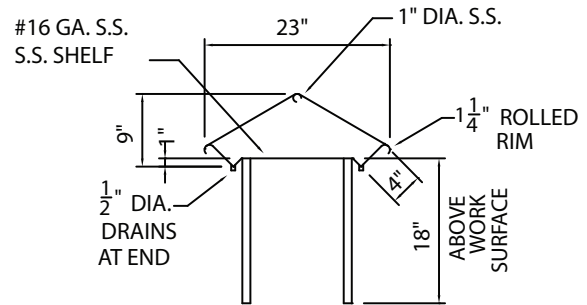

UPRIGHTS:

- 16 gauge stainless steel
- 1" OD
- Welded to S/S channel underbracing under shelf

SHORT FORM SPECIFICATIONS:

Duke Aerohot Dishtables - Double Service Rack Shelf. Shelf to be constructed of 16 gauge, 300 Series stainless steel with "V" shaped edge on front and rear. 16 gauge, 300 Series stainless steel solid ends with 1" OD tubular rack rest welded to the ends. Uprights to be of 16 gauge stainless steel, 1" OD, welded to stainless steel channel underbracing under shelf.

Aerohot®

DUKE DISHTABLES RACK SHELVES Double Service Rack Shelf

TOP VIEW

FRONT VIEW

RIGHT SIDE

Model	Length
<input type="checkbox"/> SDD-48	48" length
<input type="checkbox"/> SDD-60	60" length
<input type="checkbox"/> SDD-72	72" length
<input type="checkbox"/> SDD-96	96" length
<input type="checkbox"/> SDD-120	120" length