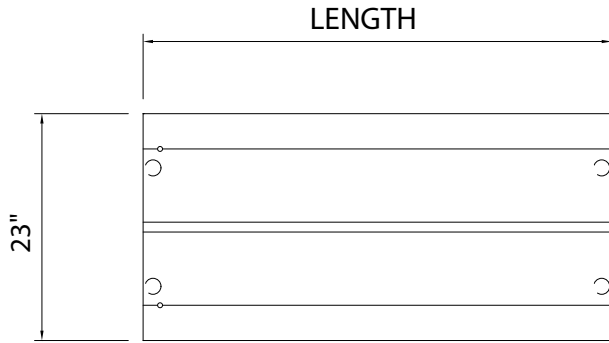

MODEL:

Duke Dishtables - Rack Shelves

Double Service Rack Shelf

- SDD-48 48" length
- SDD-60 60" length
- SDD-72 72" length
- SDD-96 96" length
- SDD-120 120" length

SHELF:

- 16 gauge, 300 Series stainless steel
- "V" shaped edge front and rear
- 14 gauge, 300 Series, solid ends
- 1" OD tubular rack rest welded to ends
- 1/2" drain

UPRIGHTS:

- 16 gauge stainless steel
- 1" OD
- Welded to S/S channel underbracing under shelf

SHORT FORM SPECIFICATIONS:

Duke Aerohot Dishtables - Double Service Rack Shelf. Shelf to be constructed of 16 gauge, 300 Series stainless steel with "V" shaped edge on front and rear. 16 gauge, 300 Series stainless steel solid ends with 1" OD tubular rack rest welded to the ends. Uprights to be of 16 gauge stainless steel, 1" OD, welded to stainless steel channel underbracing under shelf.

Aerohot®

DUKE DISHTABLES RACK SHELVES Double Service Rack Shelf

TOP VIEW

FRONT VIEW

RIGHT SIDE

Model	Length
<input type="checkbox"/> SDD-48	48" length
<input type="checkbox"/> SDD-60	60" length
<input type="checkbox"/> SDD-72	72" length
<input type="checkbox"/> SDD-96	96" length
<input type="checkbox"/> SDD-120	120" length