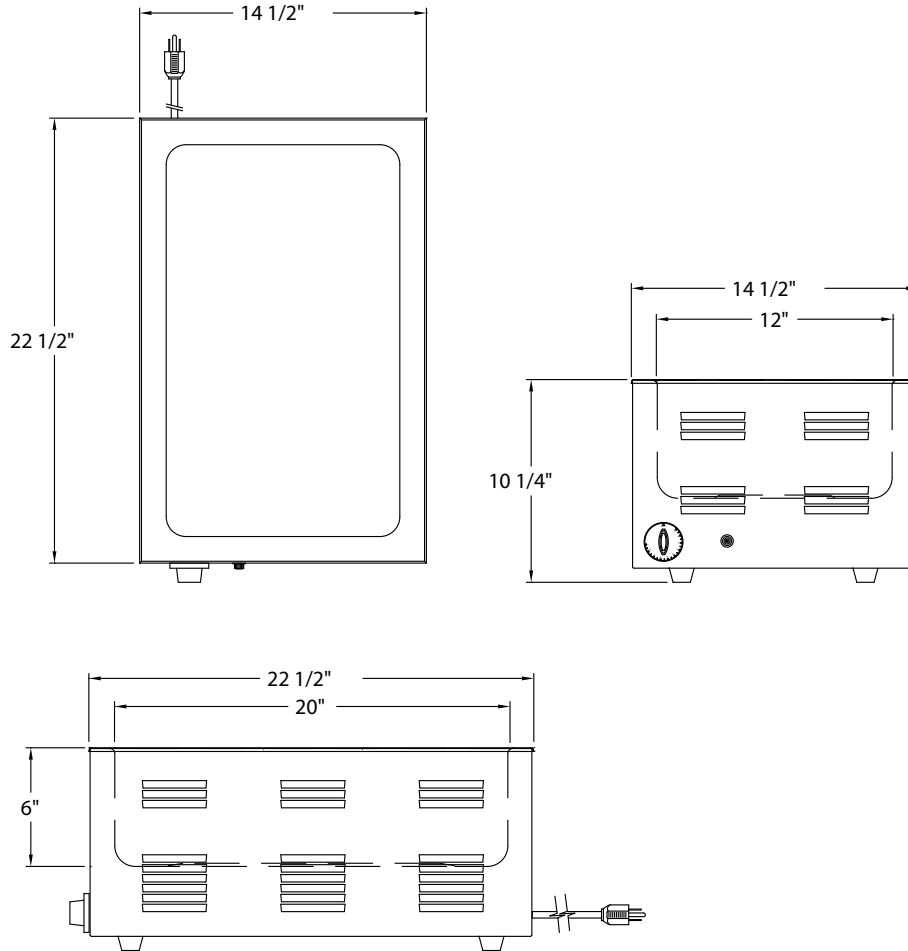

Aerohot

MODEL:
AEROHOT FOODSERVICE
COUNTER TOP WARMER

ACTW-I

Infinite Control

DIMENSIONS:

Freight Class: 85

Model	Length		Width		Height		Cube ft. Crated	Weight		Liner Dimensions					
	in.	cm	in.	cm	in.	cm		lbs.	kg	in.	cm	in.	cm	in.	cm
ACTW-I	22-1/2	57.2	14-1/2	36.8	10-1/4	26.0	2.9	24	10.9	20	50.8	12	30.5	6-1/2	16.5

ELECTRICAL SPECIFICATIONS:

ACTW-I 1200 Watts/120 Volts/ 10 Amps/ 5-15 NEMA

DUKE MANUFACTURING CO.
2305 N. Broadway
St. Louis, MO 63102

800.735.3853 Toll Free
800.231.1130 In Missouri
314.231.5074 Fax
www.dukemfg.com